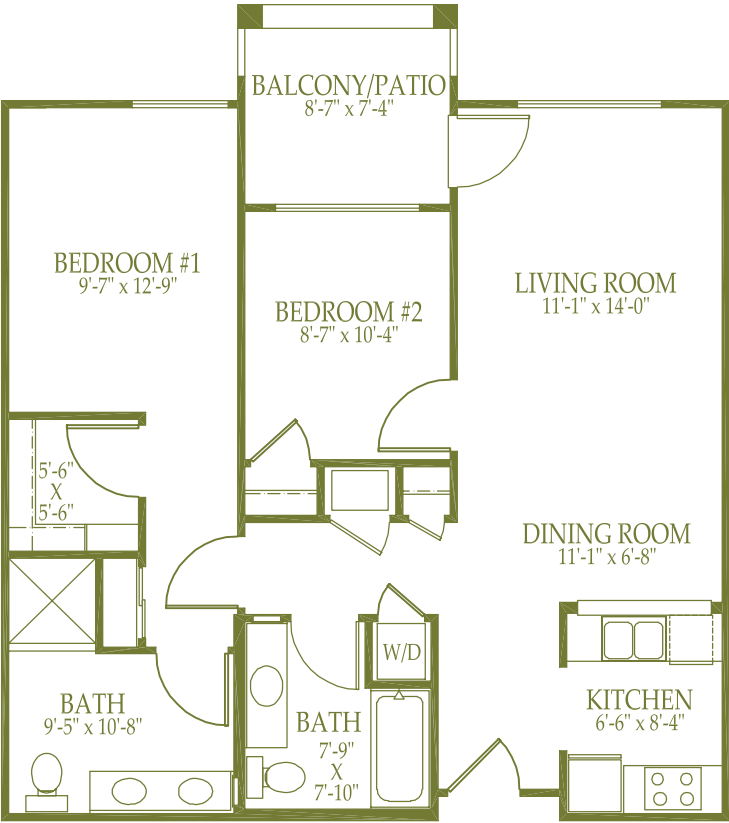

Carrara

Two Bedroom
867 sq.ft.

1/8" = 1'-0"
All plans and dimensions are approximate
Varennna reserves the right to make changes without notice