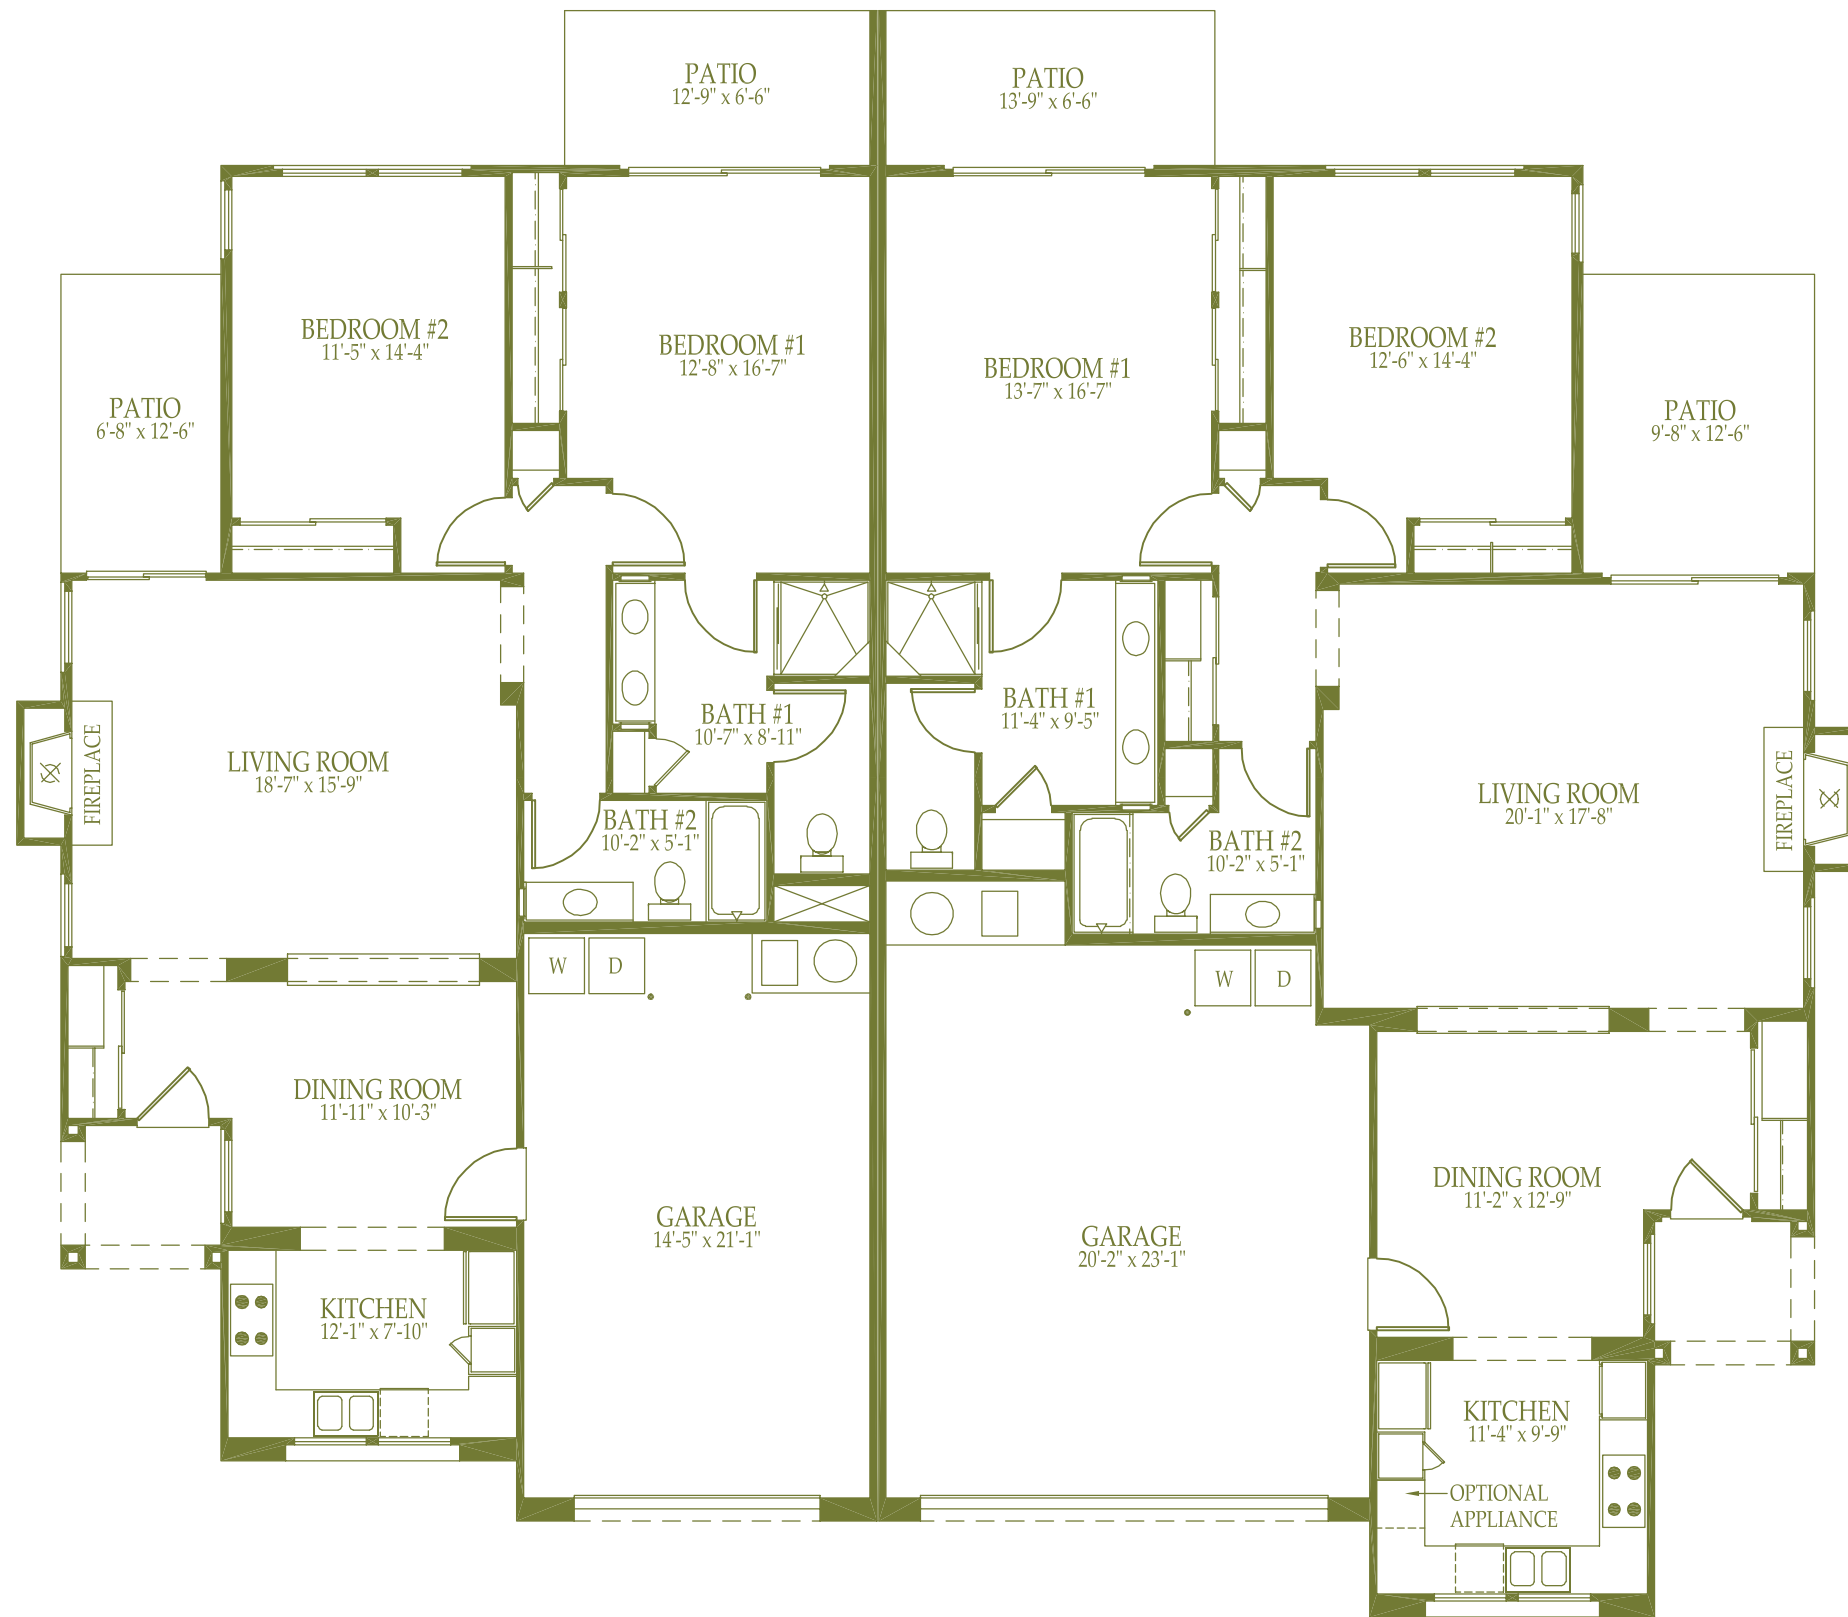

Calabria

Two Bedroom Duplex
with Fireplace
1316 sq.ft.

Liguria

Two Bedroom Duplex
with Fireplace
1500 sq.ft.

1/8" = 1'0"

All plans and dimensions are approximate
Varenna reserves the right to make changes without notice