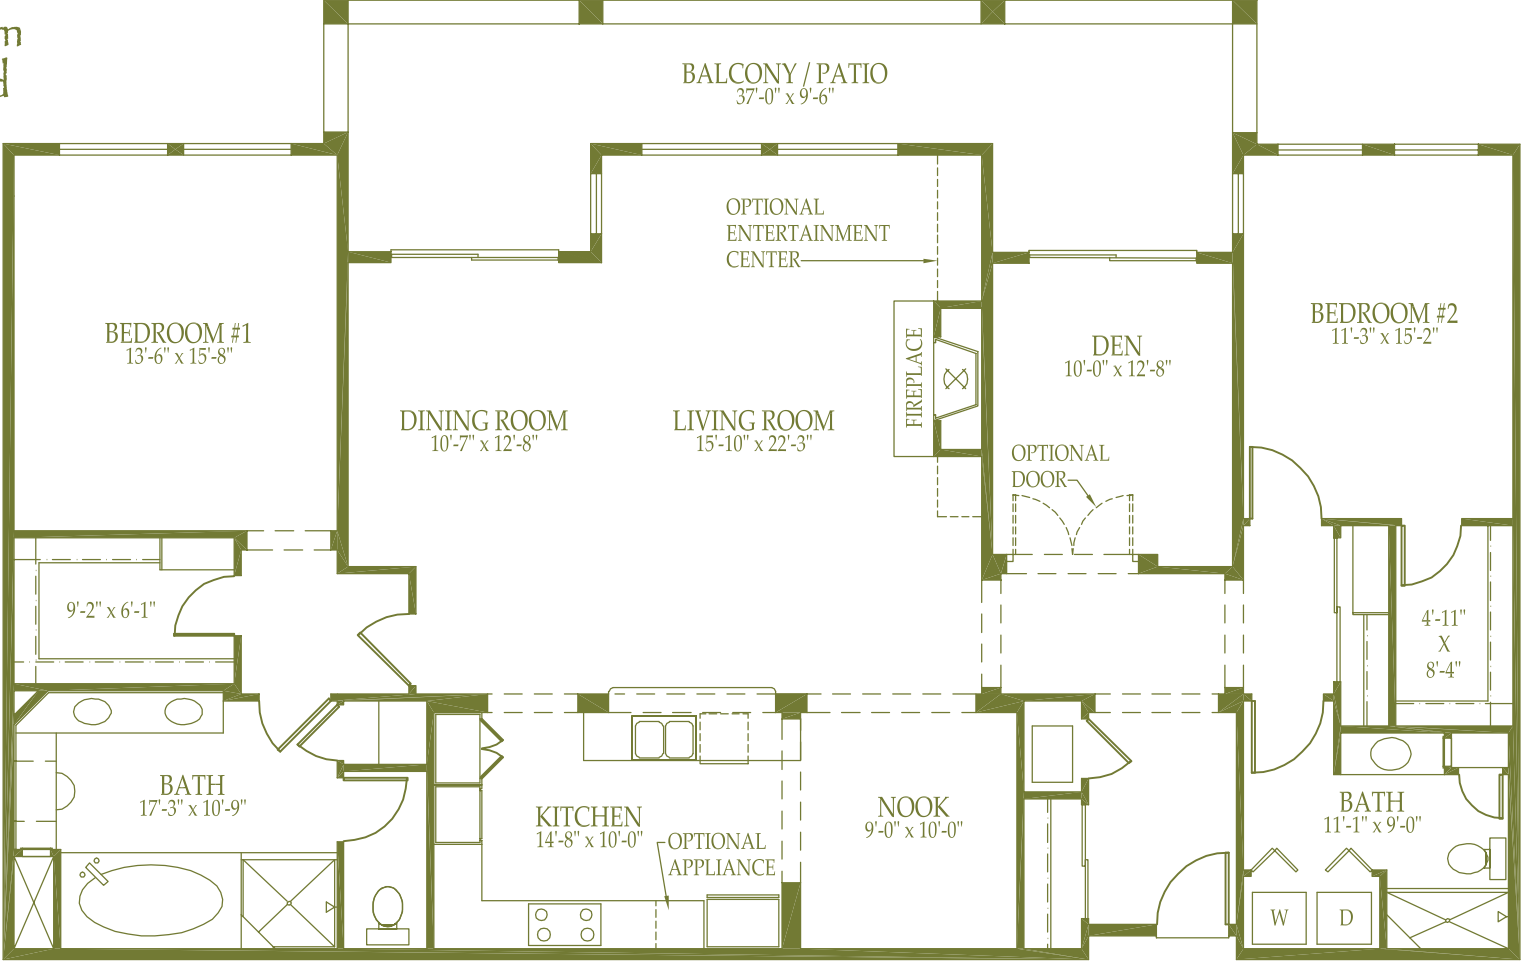

Florence

Two Bedroom
with Den and
Fireplace
2048 sq.ft.

1/8" = 1'0"
All plans and dimensions are approximate
Varennna reserves the right to make changes without notice