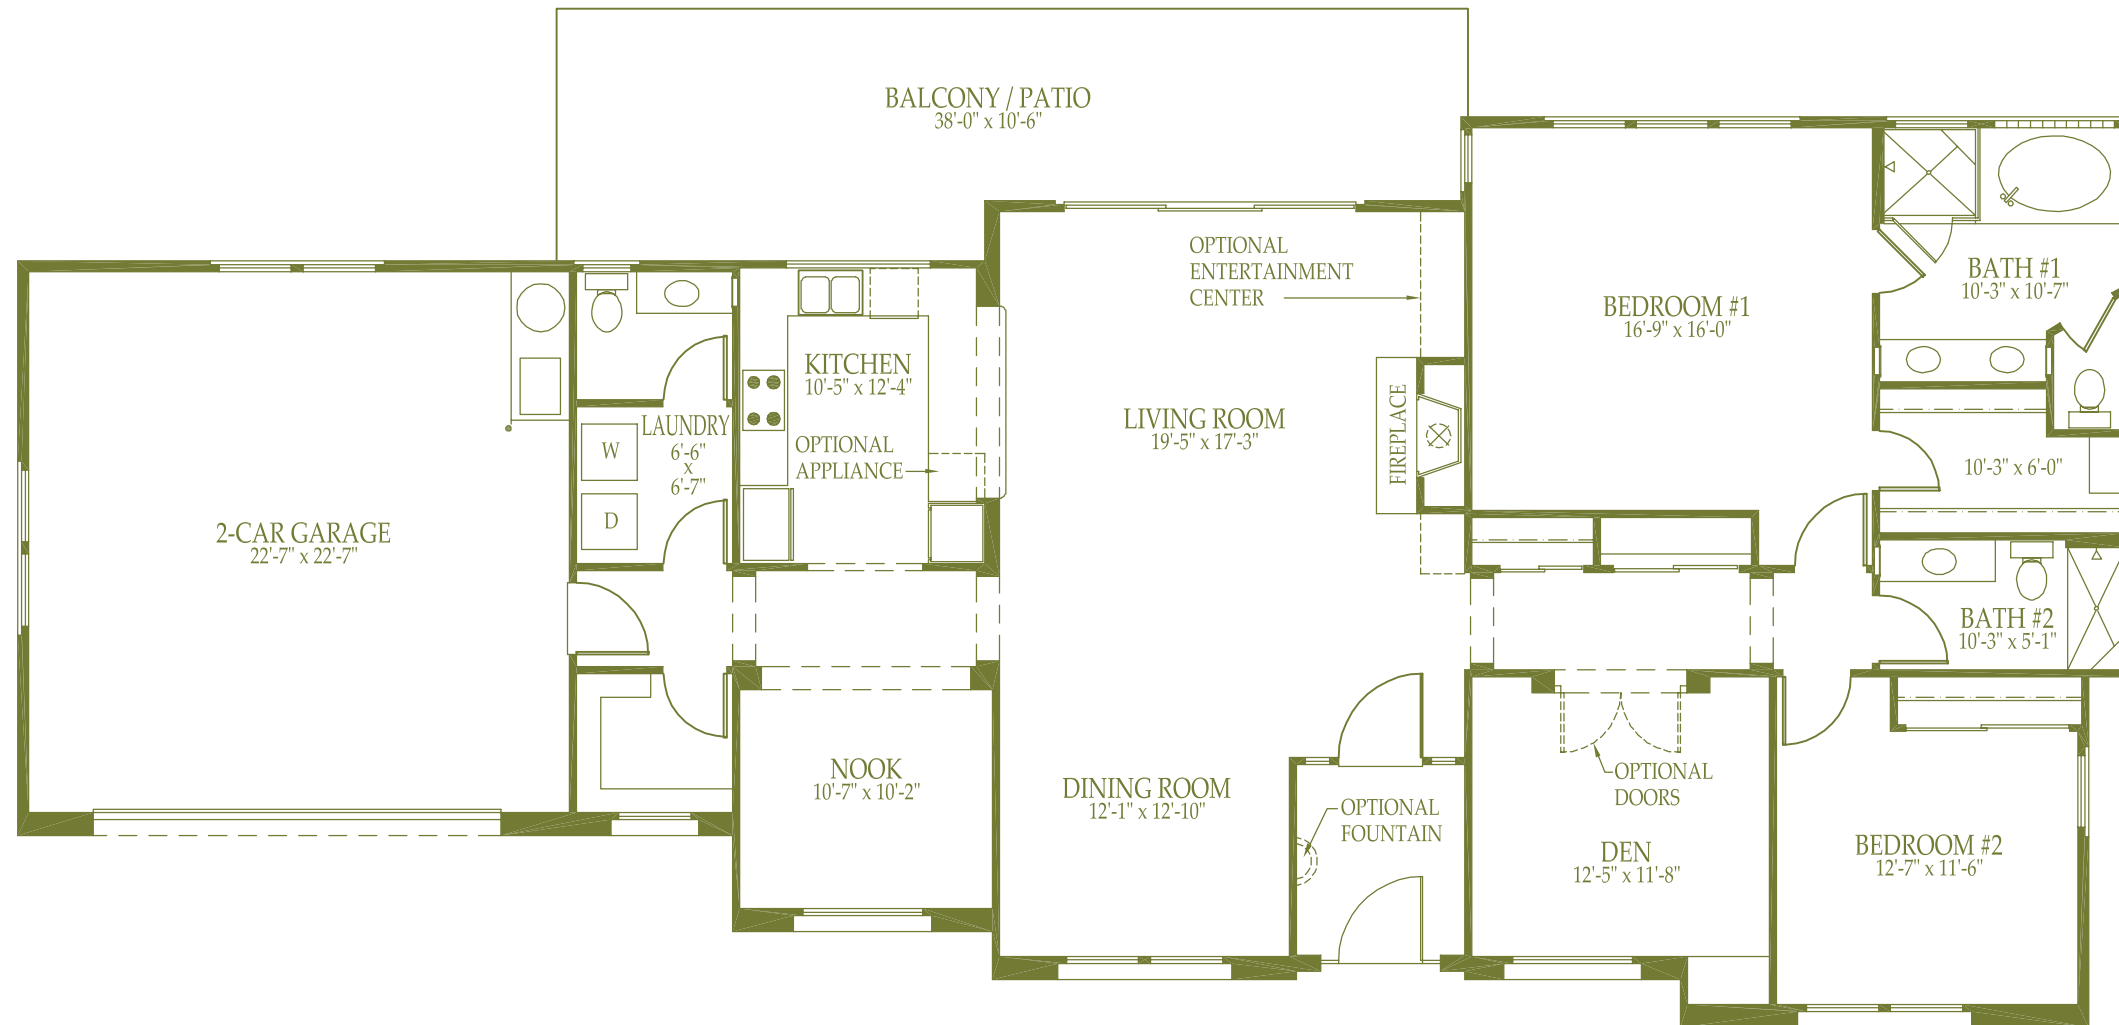

Lombardy

Two Bedroom with Fireplace
2018 sq.ft.

1/8" = 1'0"
All plans and dimensions are approximate
Varenda reserves the right to make changes without notice