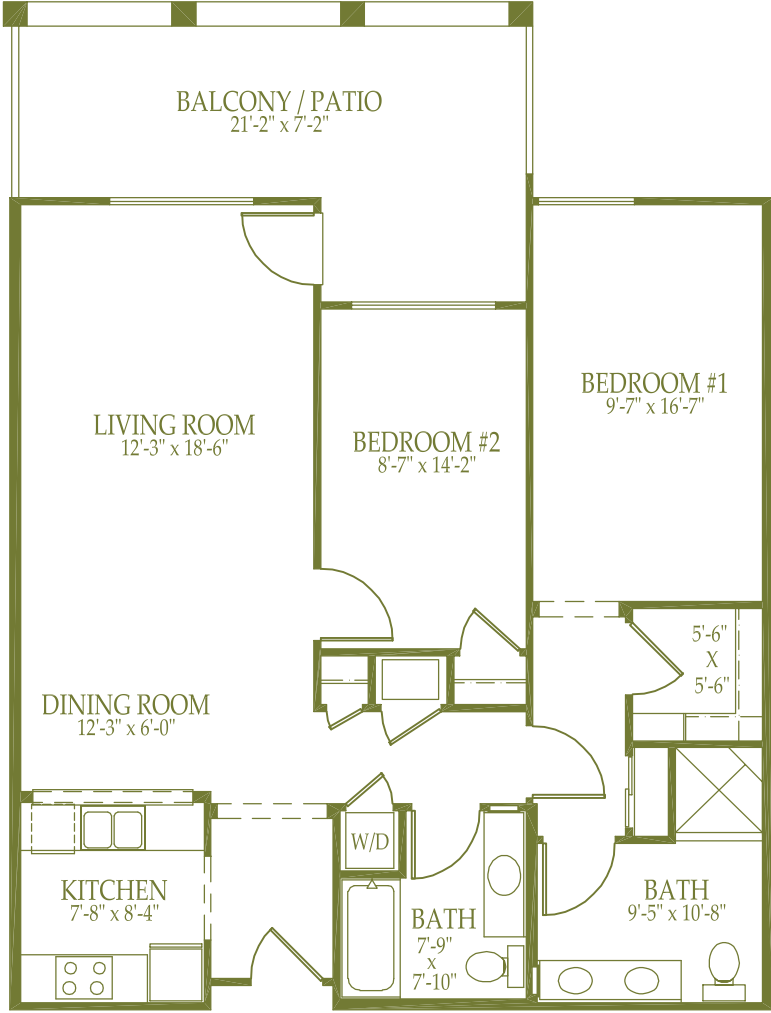

Lucca

Two Bedroom
1035 sq.ft.

1/8" = 1'0"
All plans and dimensions are approximate
Varennna reserves the right to make changes without notice