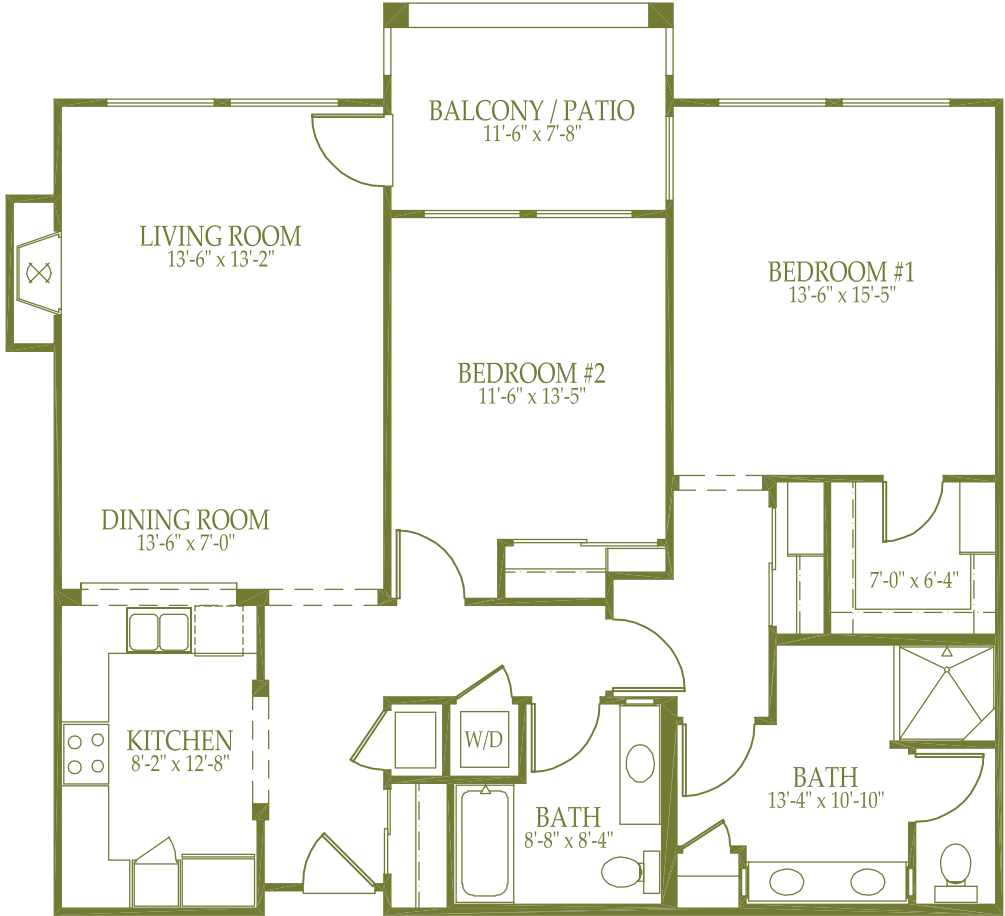

Milan

Two Bedroom
with Fireplace
1285 sq.ft.

1/8" = 1'0"

All plans and dimensions are approximate
Varennna reserves the right to make changes without notice