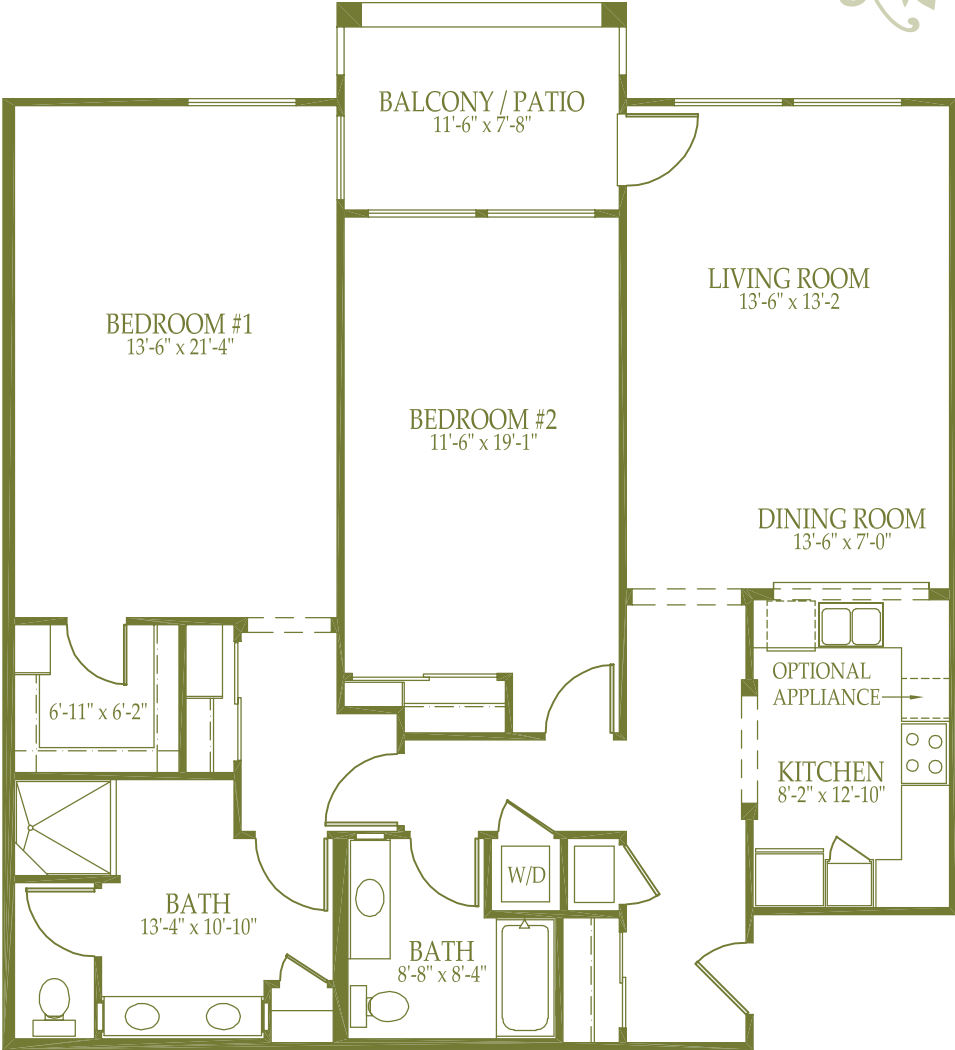

Milan "II"

Two Bedroom
1473 sq.ft.

1/8" = 1'0"
All plans and dimensions are approximate
Varennna reserves the right to make changes without notice