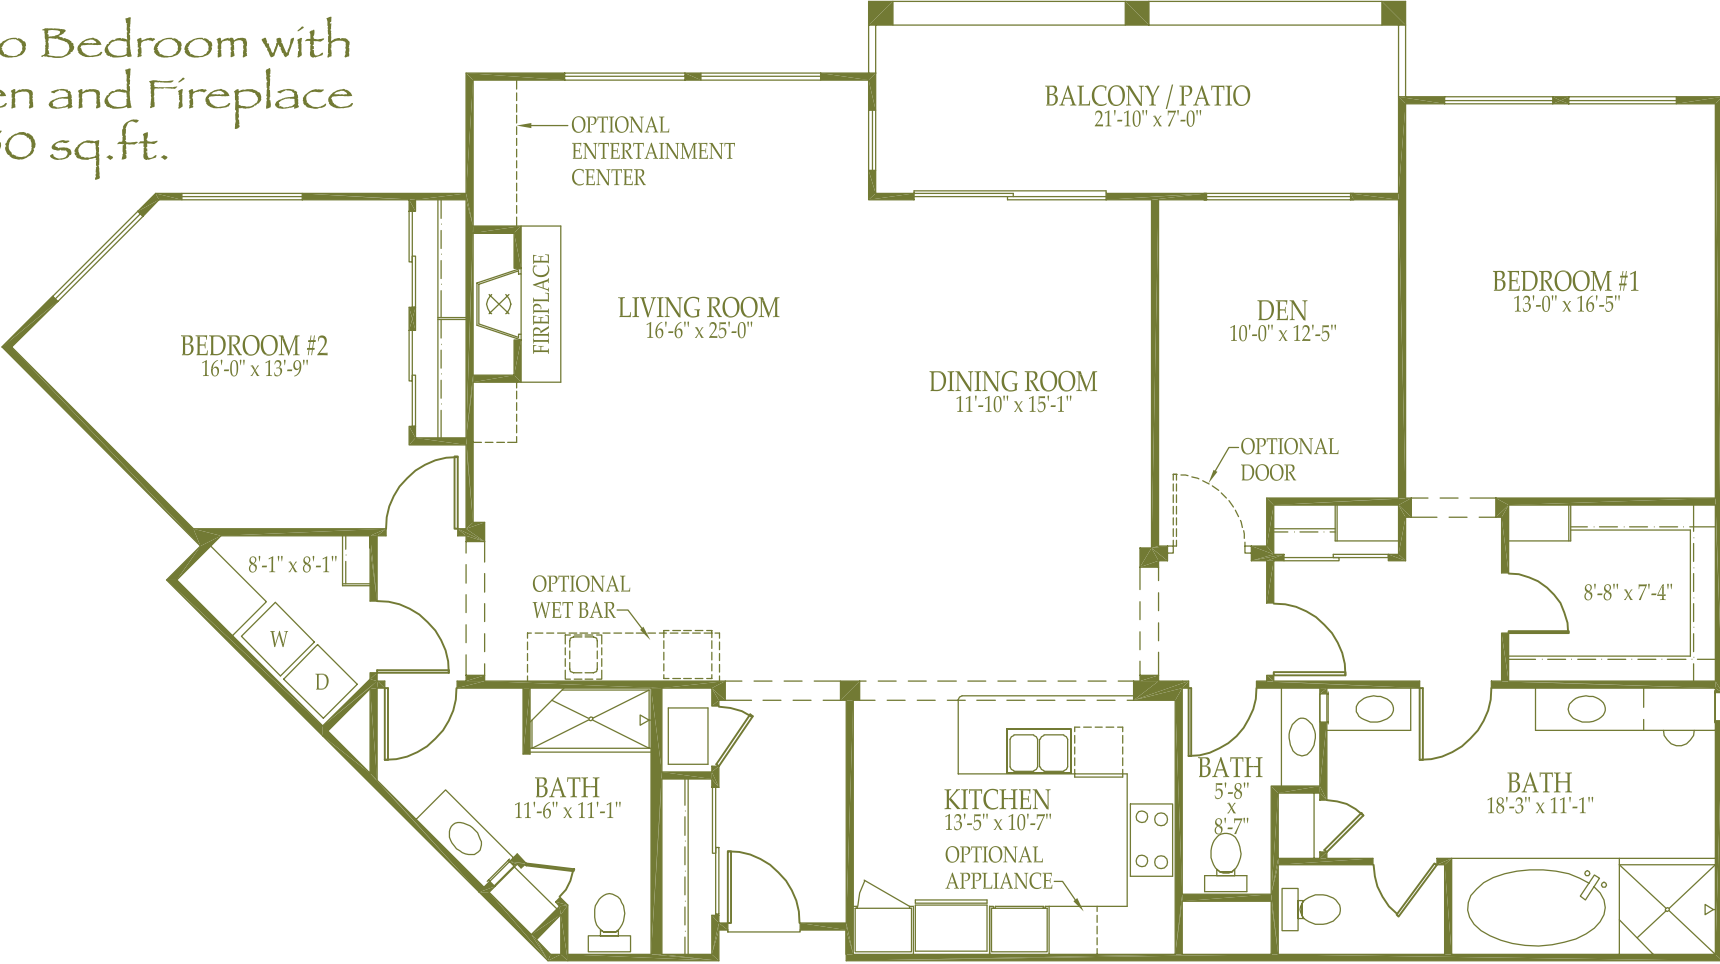

Naples

Two Bedroom with
Den and Fireplace
2150 sq.ft.

1/8" = 1'0"
All plans and dimensions are approximate
Varennna reserves the right to make changes without notice