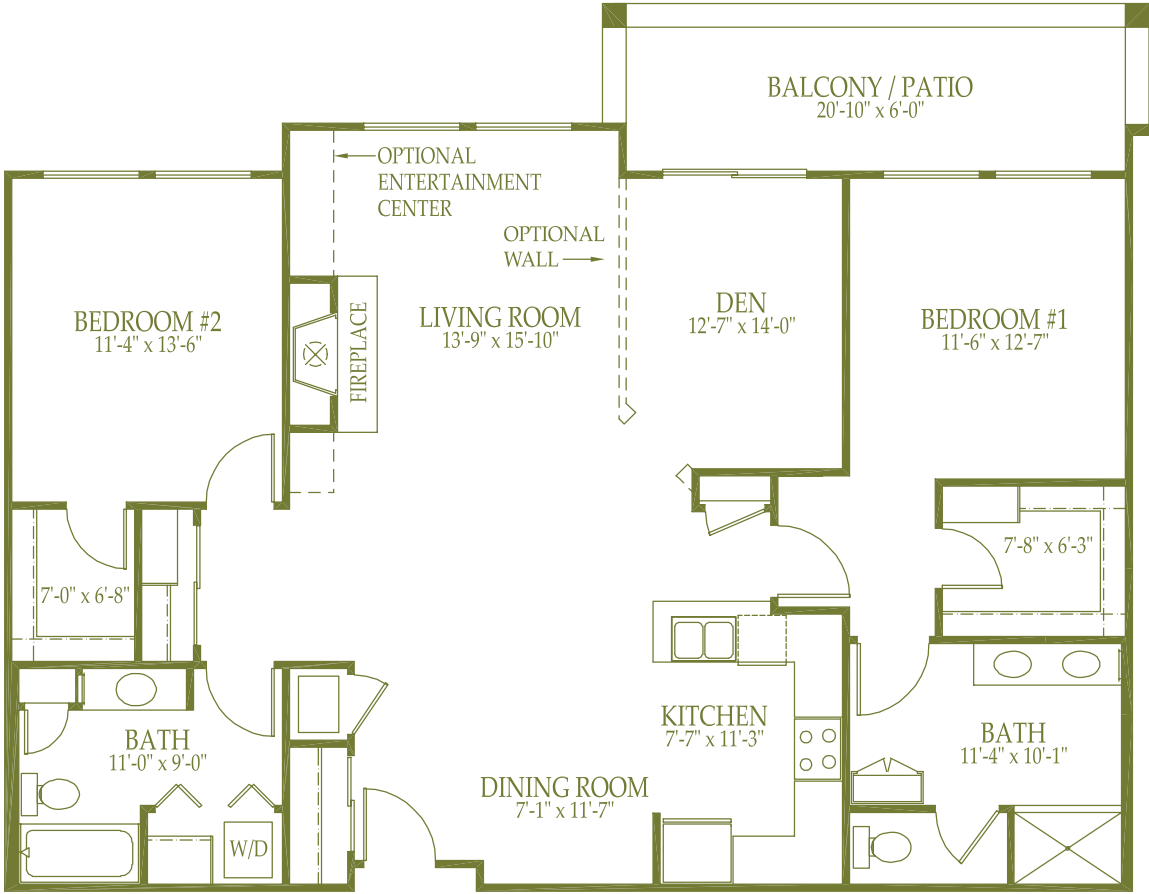

# Palermo

Two Bedroom with  
Den and Fireplace  
1432 sq.ft.

1/8" = 1'0"  
All plans and dimensions are approximate  
Varenna reserves the right to make changes without notice