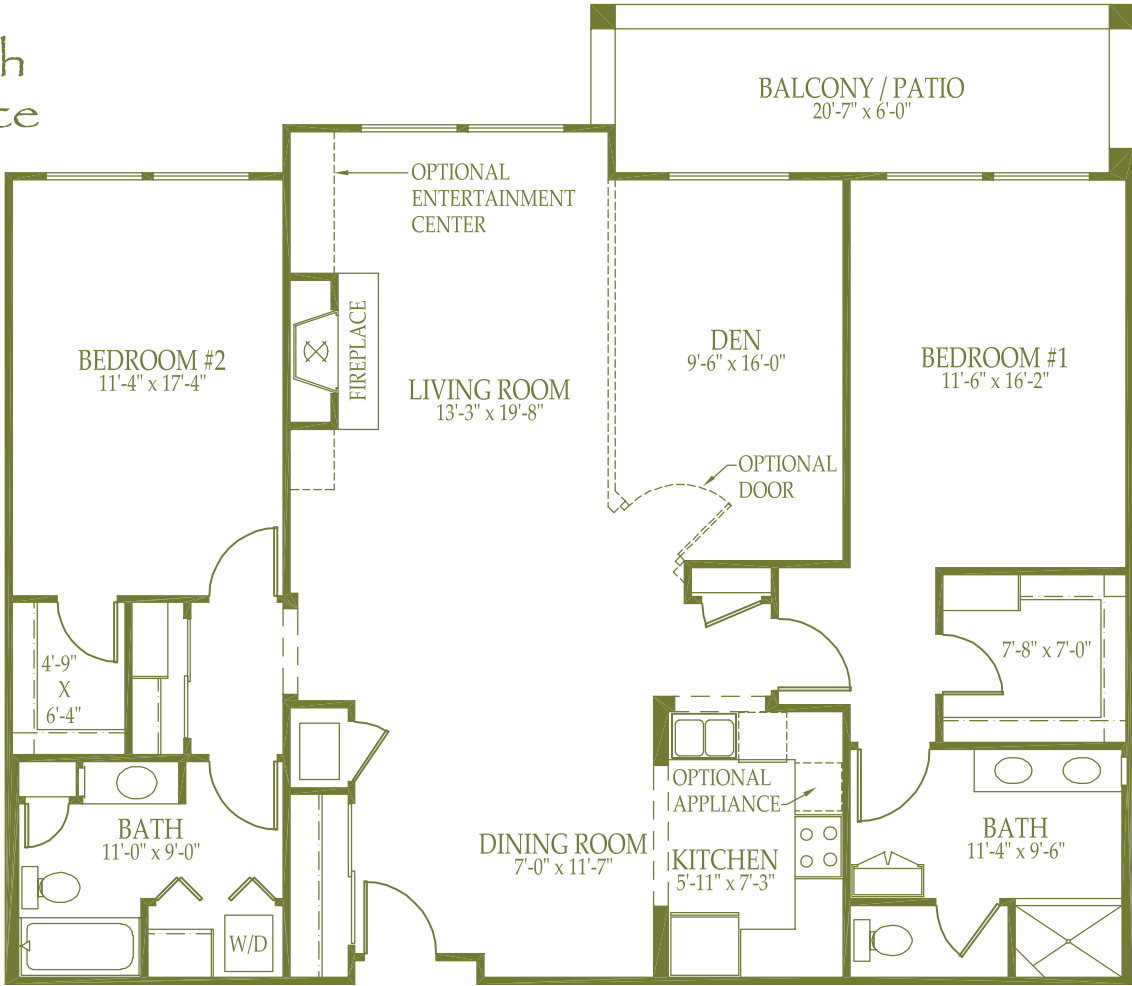

# Palermo "11"

Two Bedroom with  
Den and Fireplace  
1610 sq.ft.

1/8" = 1'0"

All plans and dimensions are approximate  
Varenna reserves the right to make changes without notice