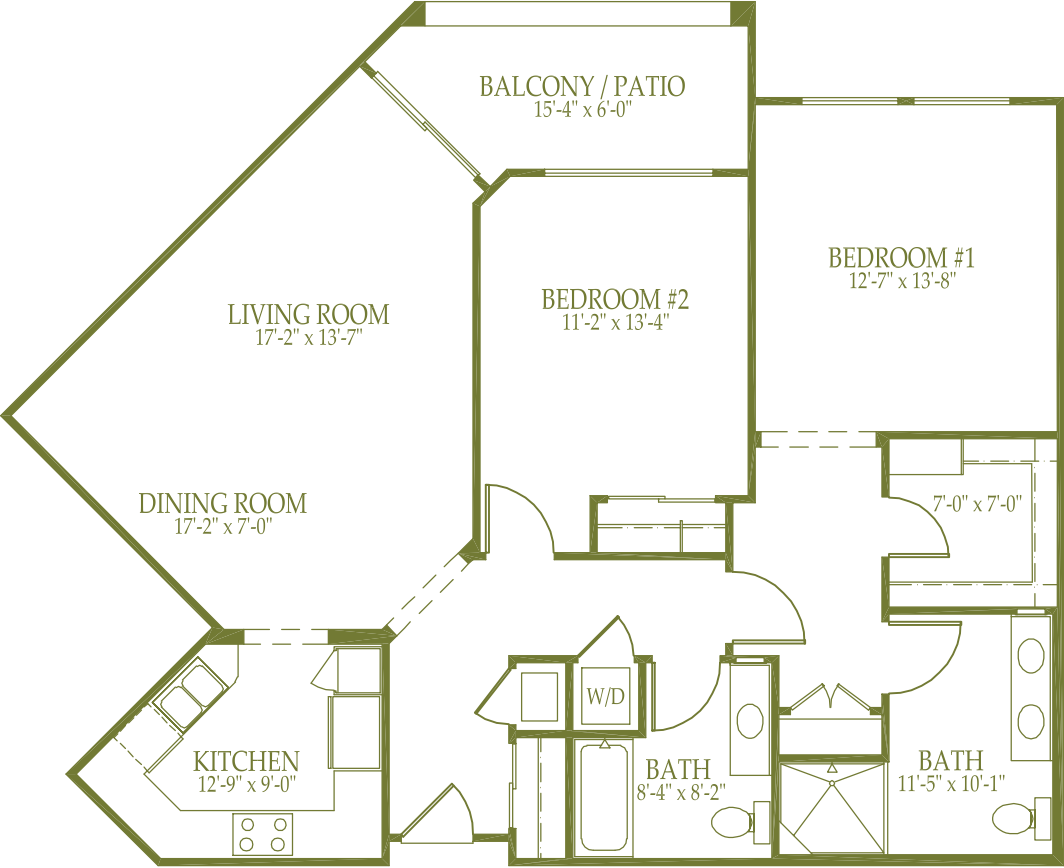

Parma "I"

Two Bedroom
1193 sq.ft.

1/8" = 1'0"
All plans and dimensions are approximate
Varenna reserves the right to make changes without notice