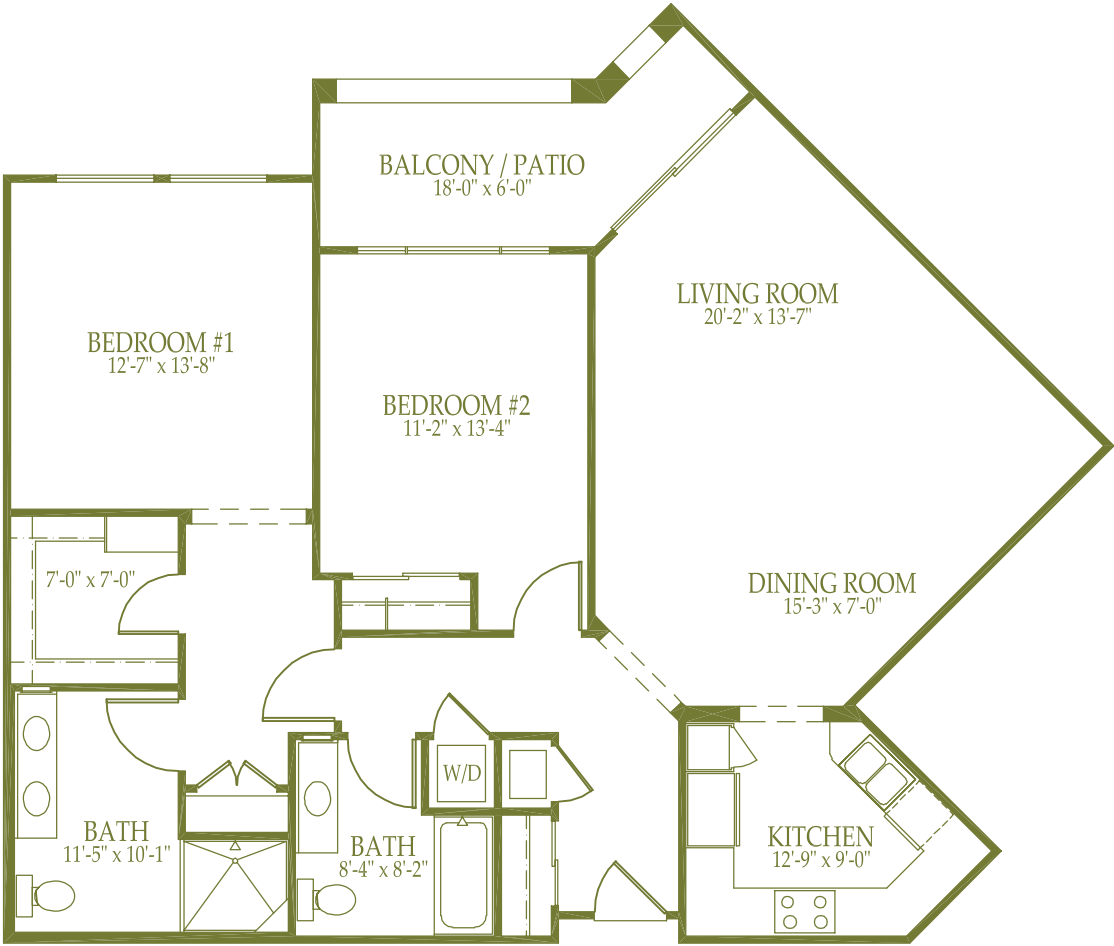

Parma "II"

Two Bedroom
1252 sq.ft.

1/8" = 1'0"
All plans and dimensions are approximate
Varennna reserves the right to make changes without notice