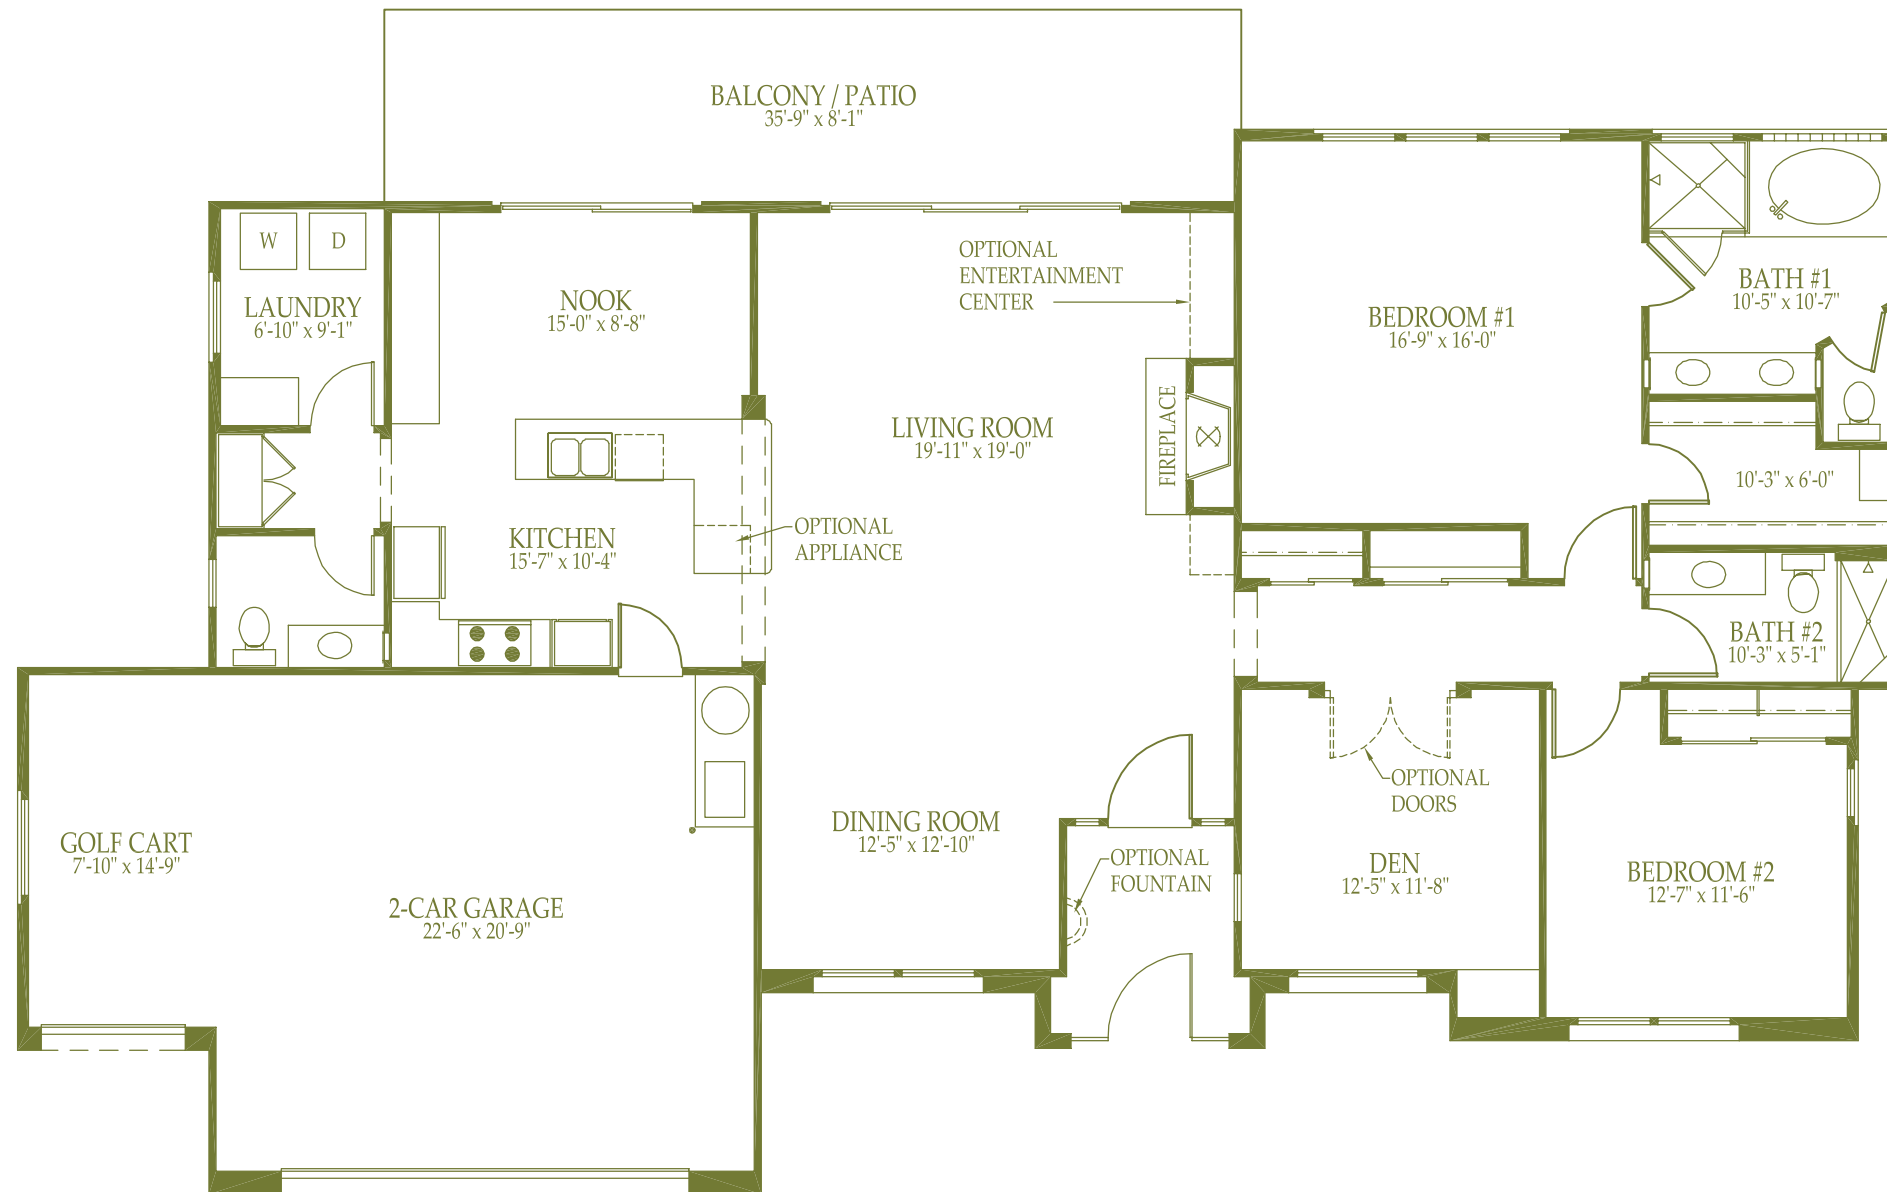

Piedmont

Two Bedroom with Fireplace
2000 sq.ft.

1/8" = 1'0"
All plans and dimensions are approximate
Varenda reserves the right to make changes without notice