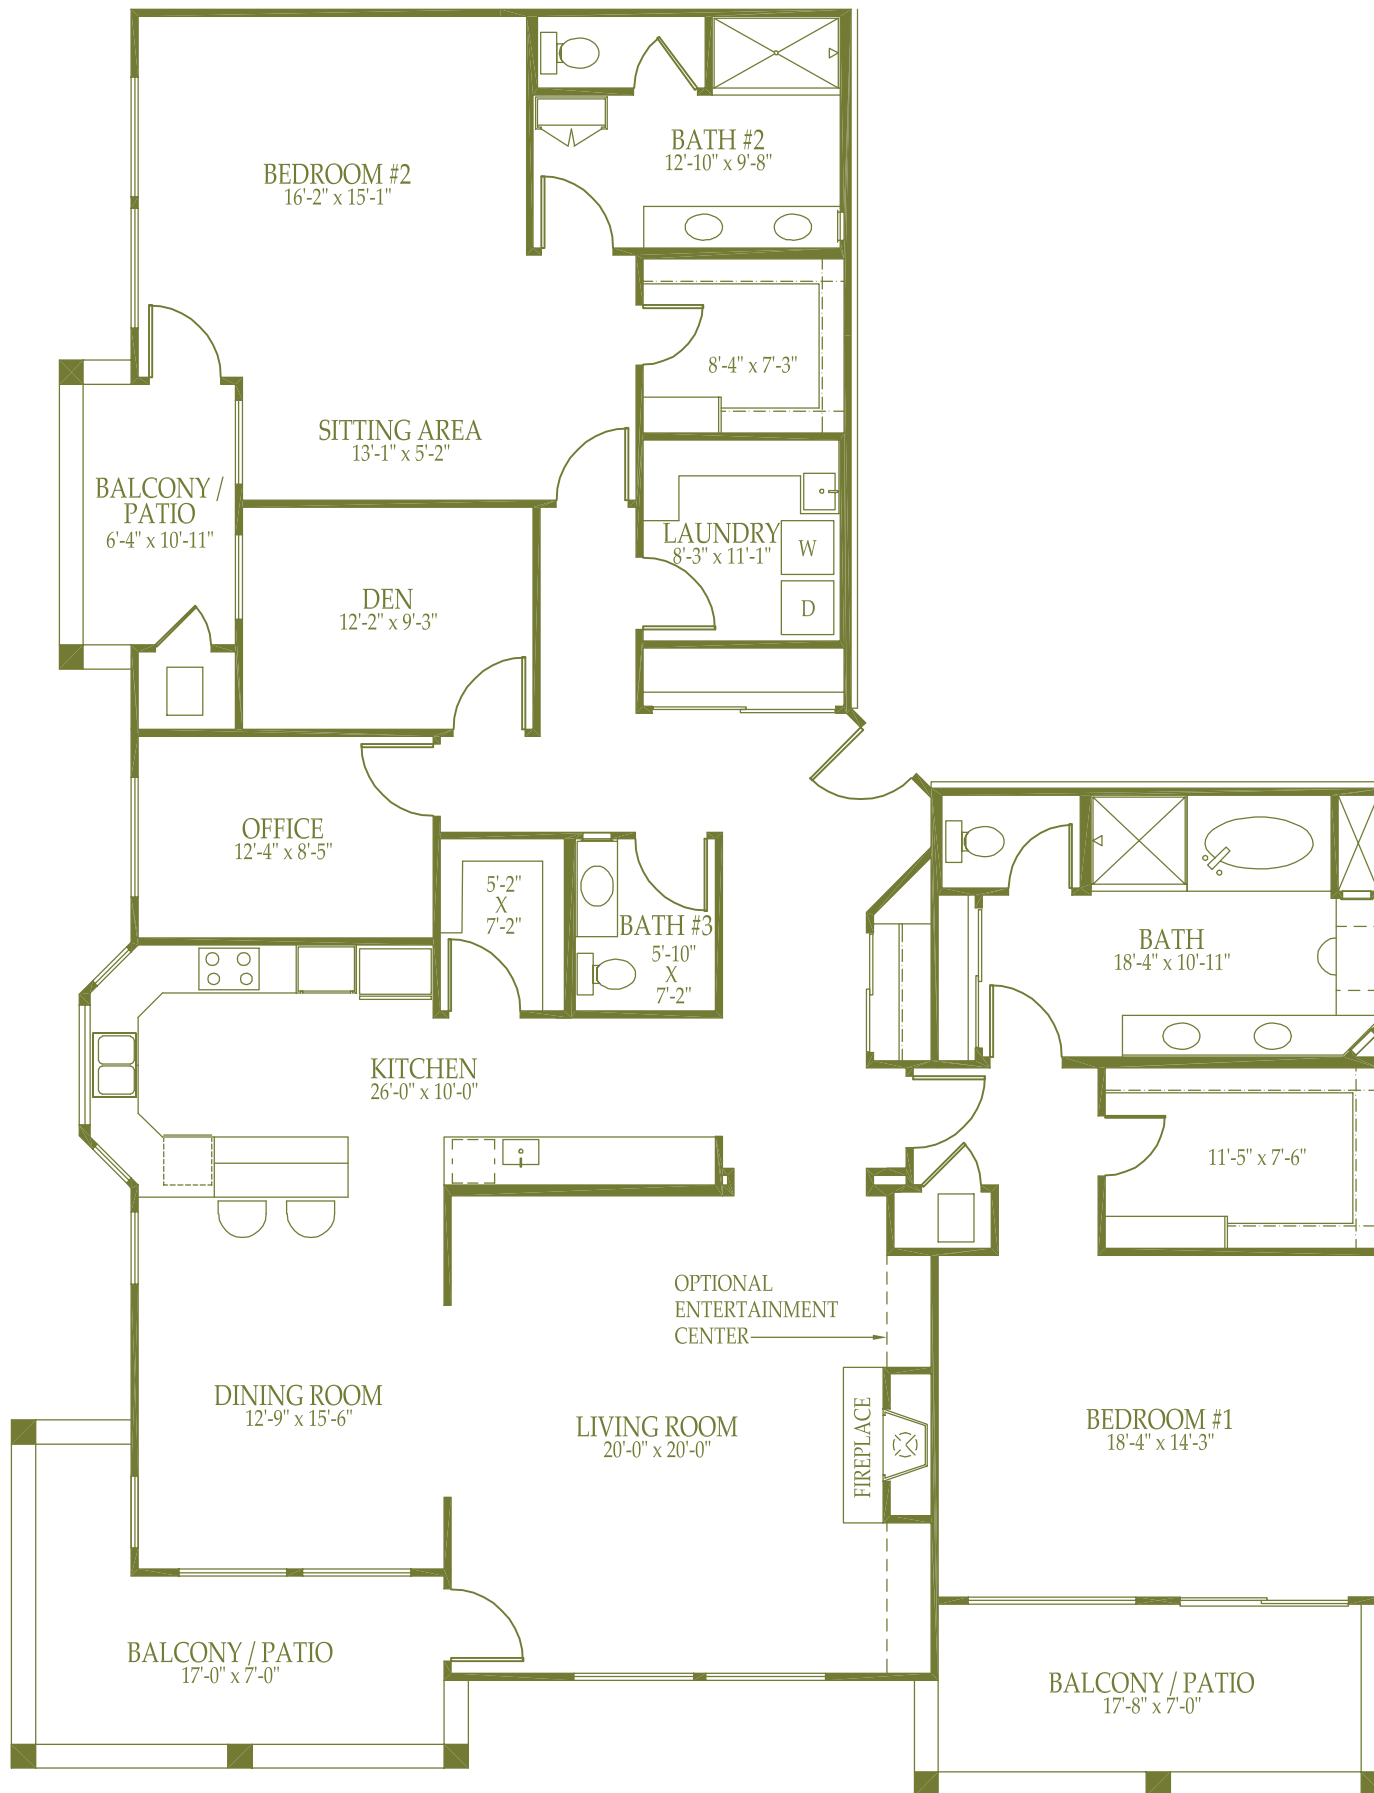

Portofino

Two Bedroom with
Den and Fireplace
2775 sq.ft.

1/8" = 1'0"

All plans and dimensions are approximate
Varenna reserves the right to make changes without notice