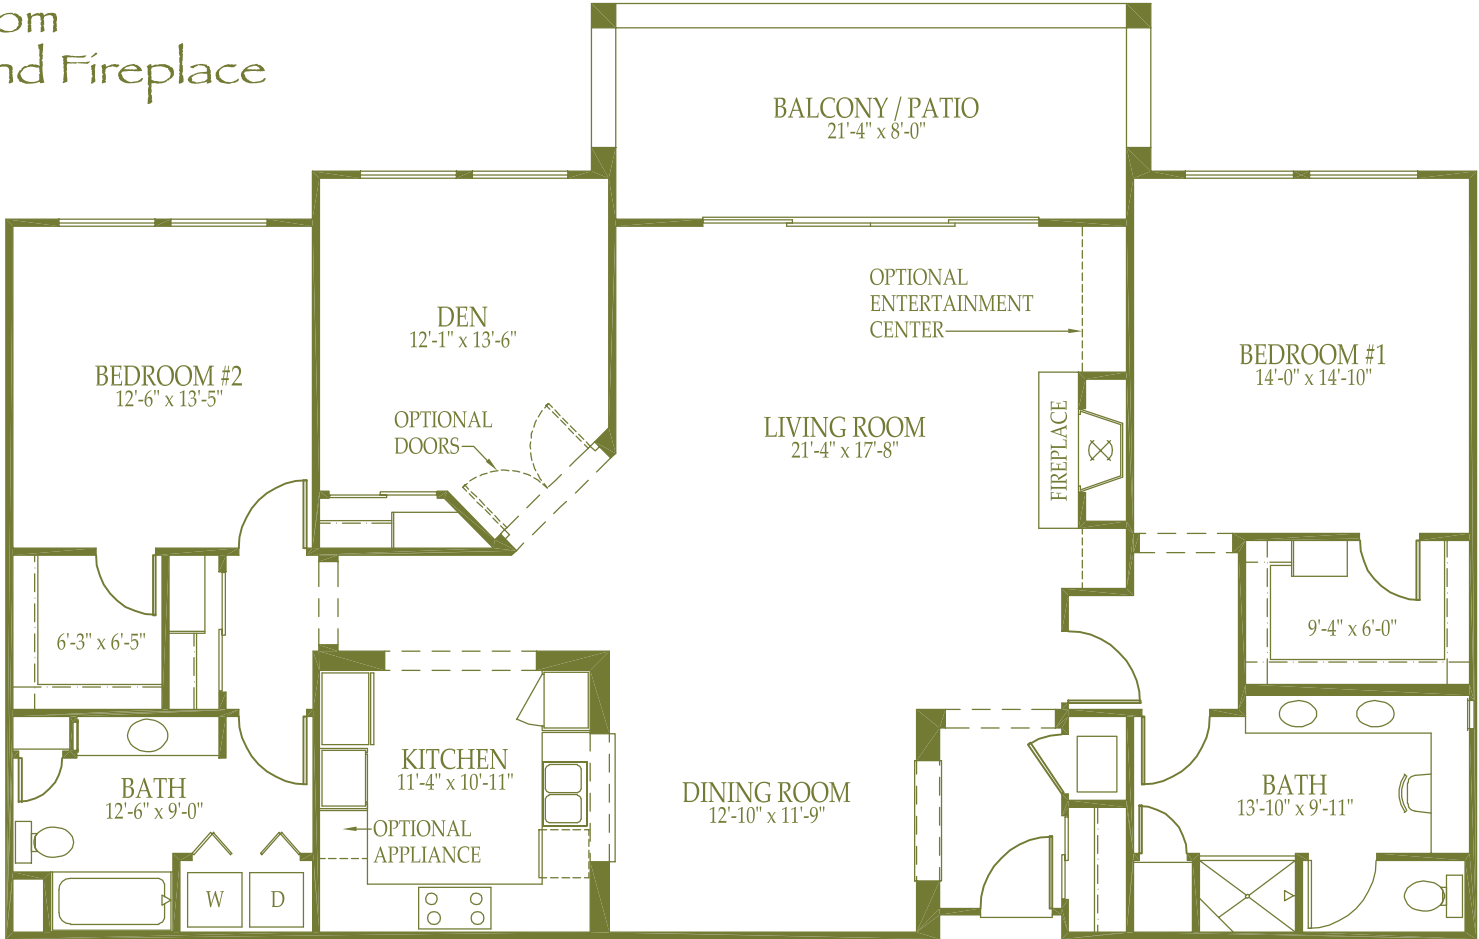

Salerno "1"

Two Bedroom
with Den and Fireplace
1888 sq.ft.

1/8" = 1'0"
All plans and dimensions are approximate
Varenna reserves the right to make changes without notice