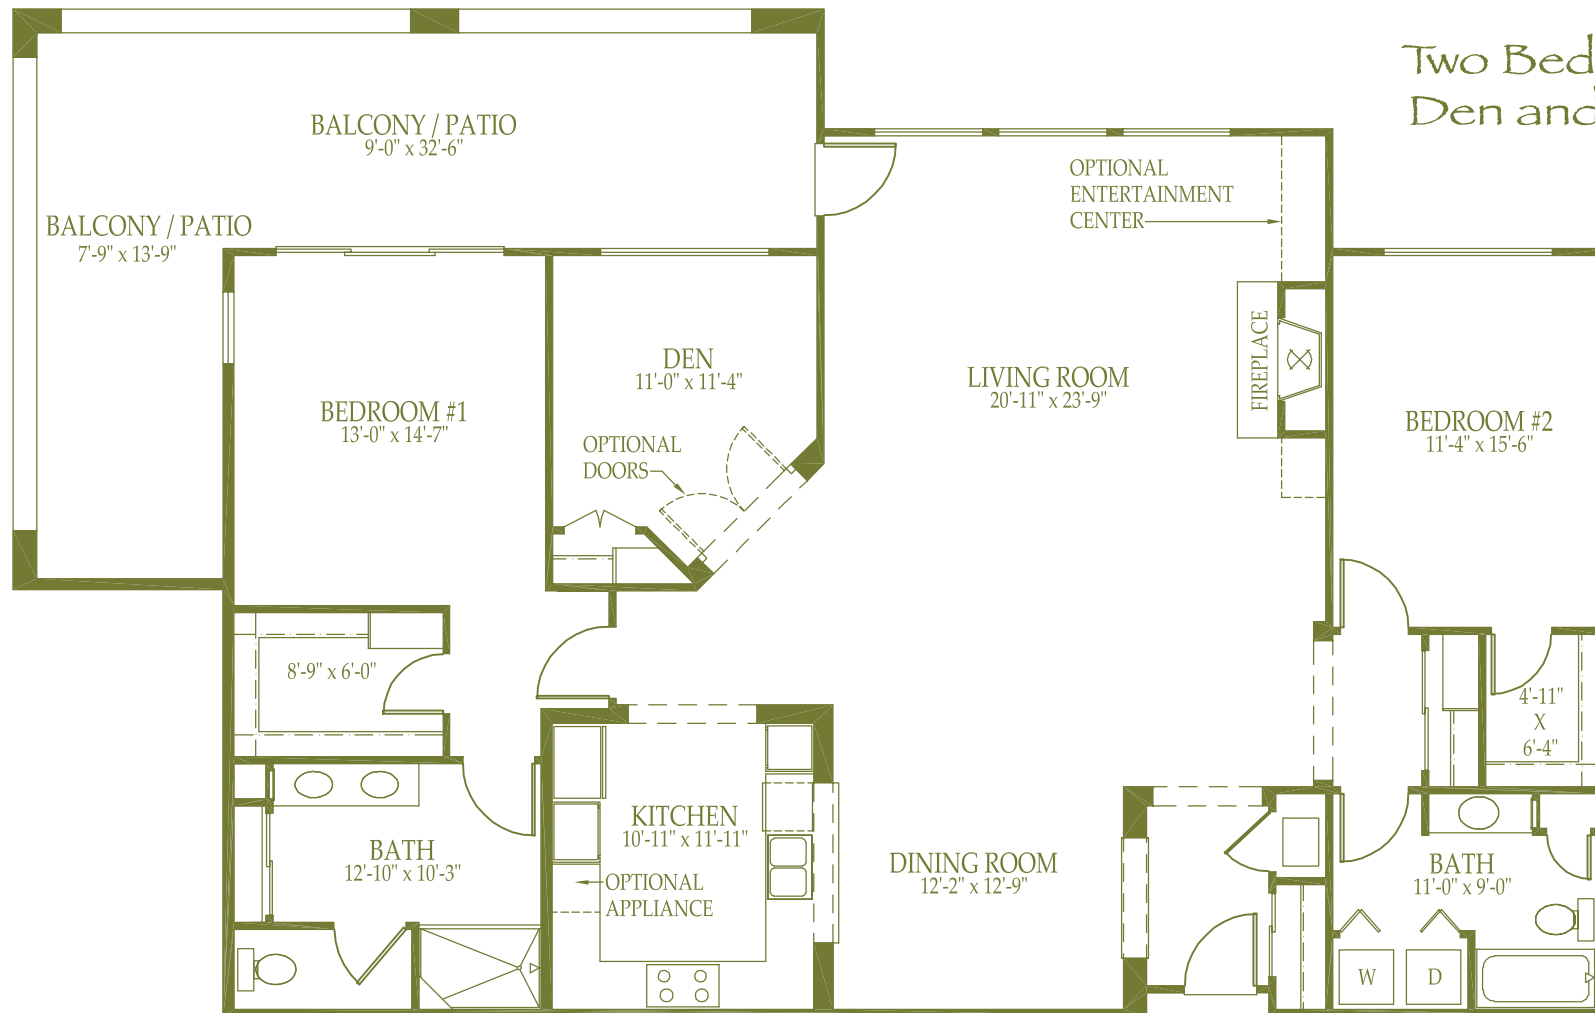

Two Bedroom with  
Den and Fireplace  
1952 sq.ft.

1/8" = 1'0"

All plans and dimensions are approximate  
Varenna reserves the right to make changes without notice