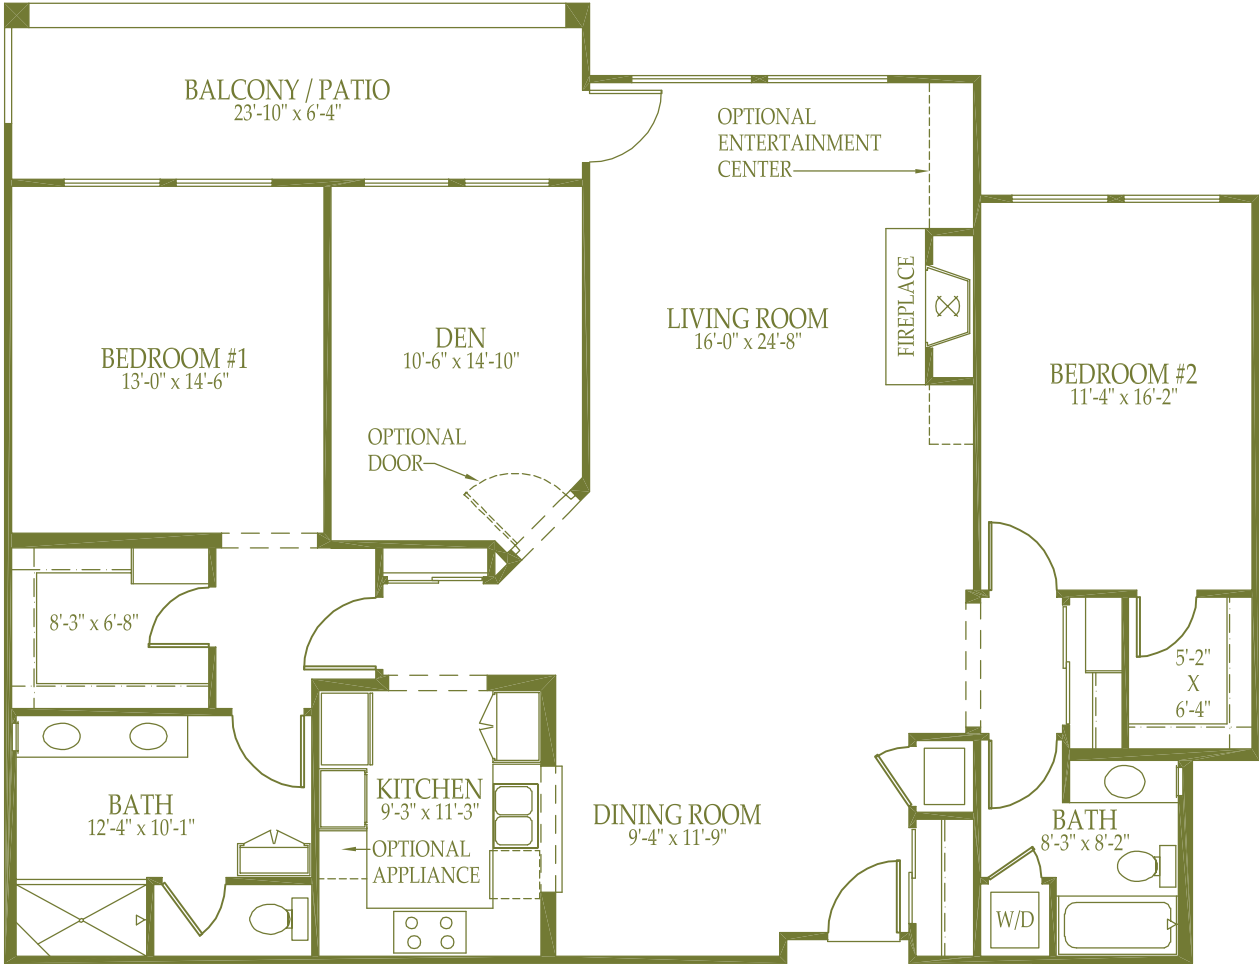

# San Remo "J"

Two Bedroom with  
Den and Fireplace  
1743 sq.ft.

1/8" = 1'0"  
All plans and dimensions are approximate  
Varennna reserves the right to make changes without notice