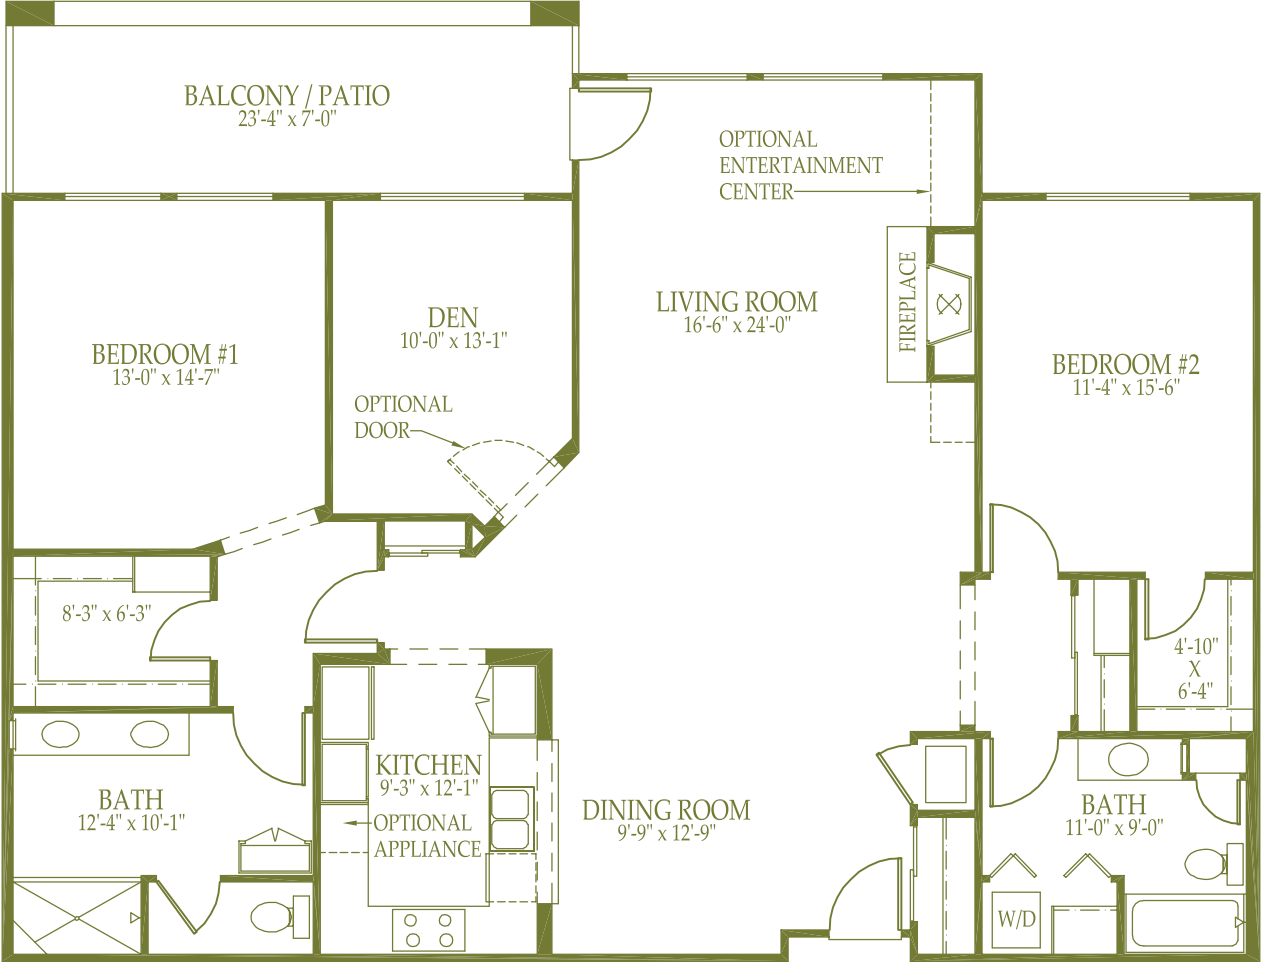

San Remo "II"

Two Bedroom with
Den and Fireplace
1758 sq.ft.

1/8" = 1'0"
All plans and dimensions are approximate
Varennna reserves the right to make changes without notice