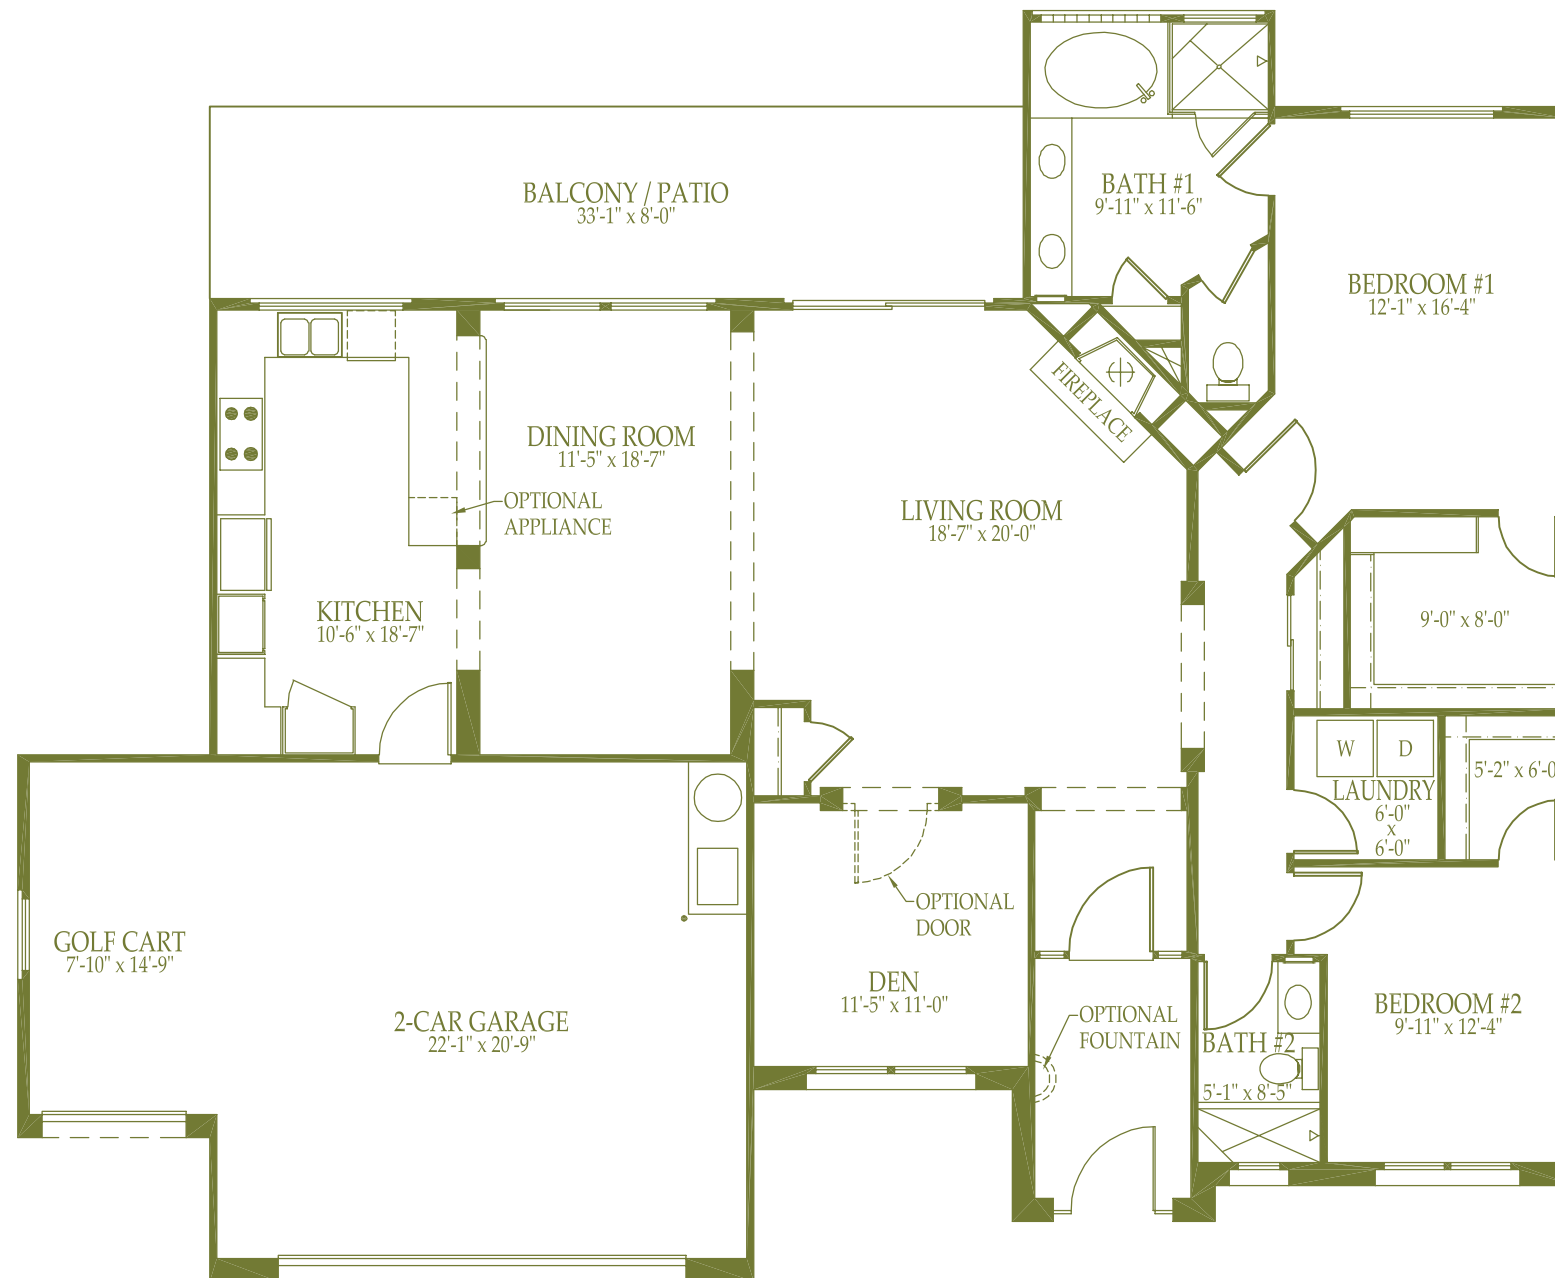

Sicily

Two Bedroom with Fireplace
1812 sq.ft.

1/8" = 1'0"
All plans and dimensions are approximate
Varenda reserves the right to make changes without notice