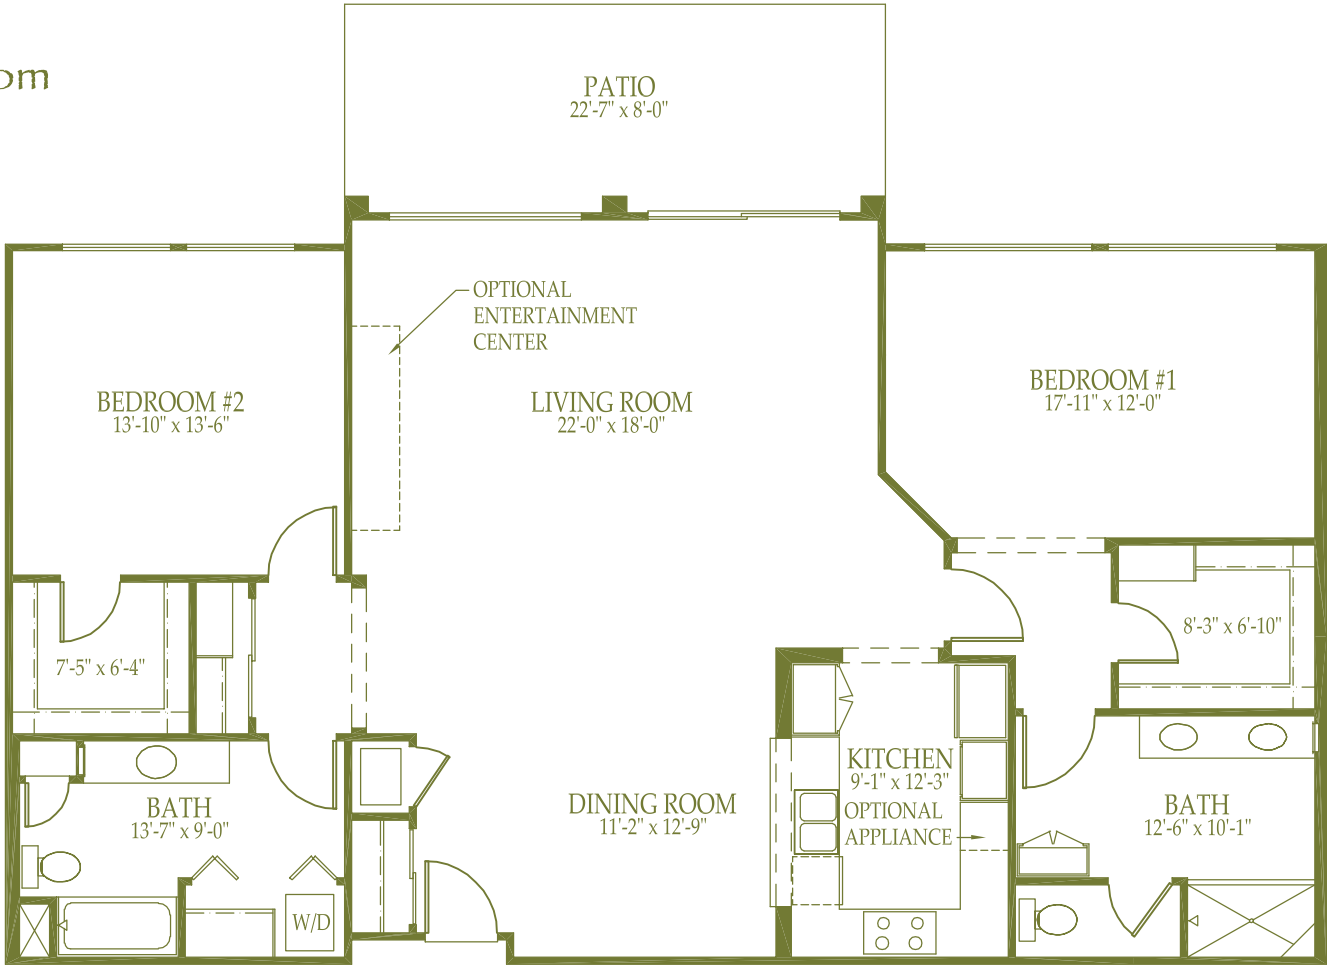

Trevi

Two Bedroom
1690 sq.ft.

1/8" = 1'0"
All plans and dimensions are approximate
Varennna reserves the right to make changes without notice