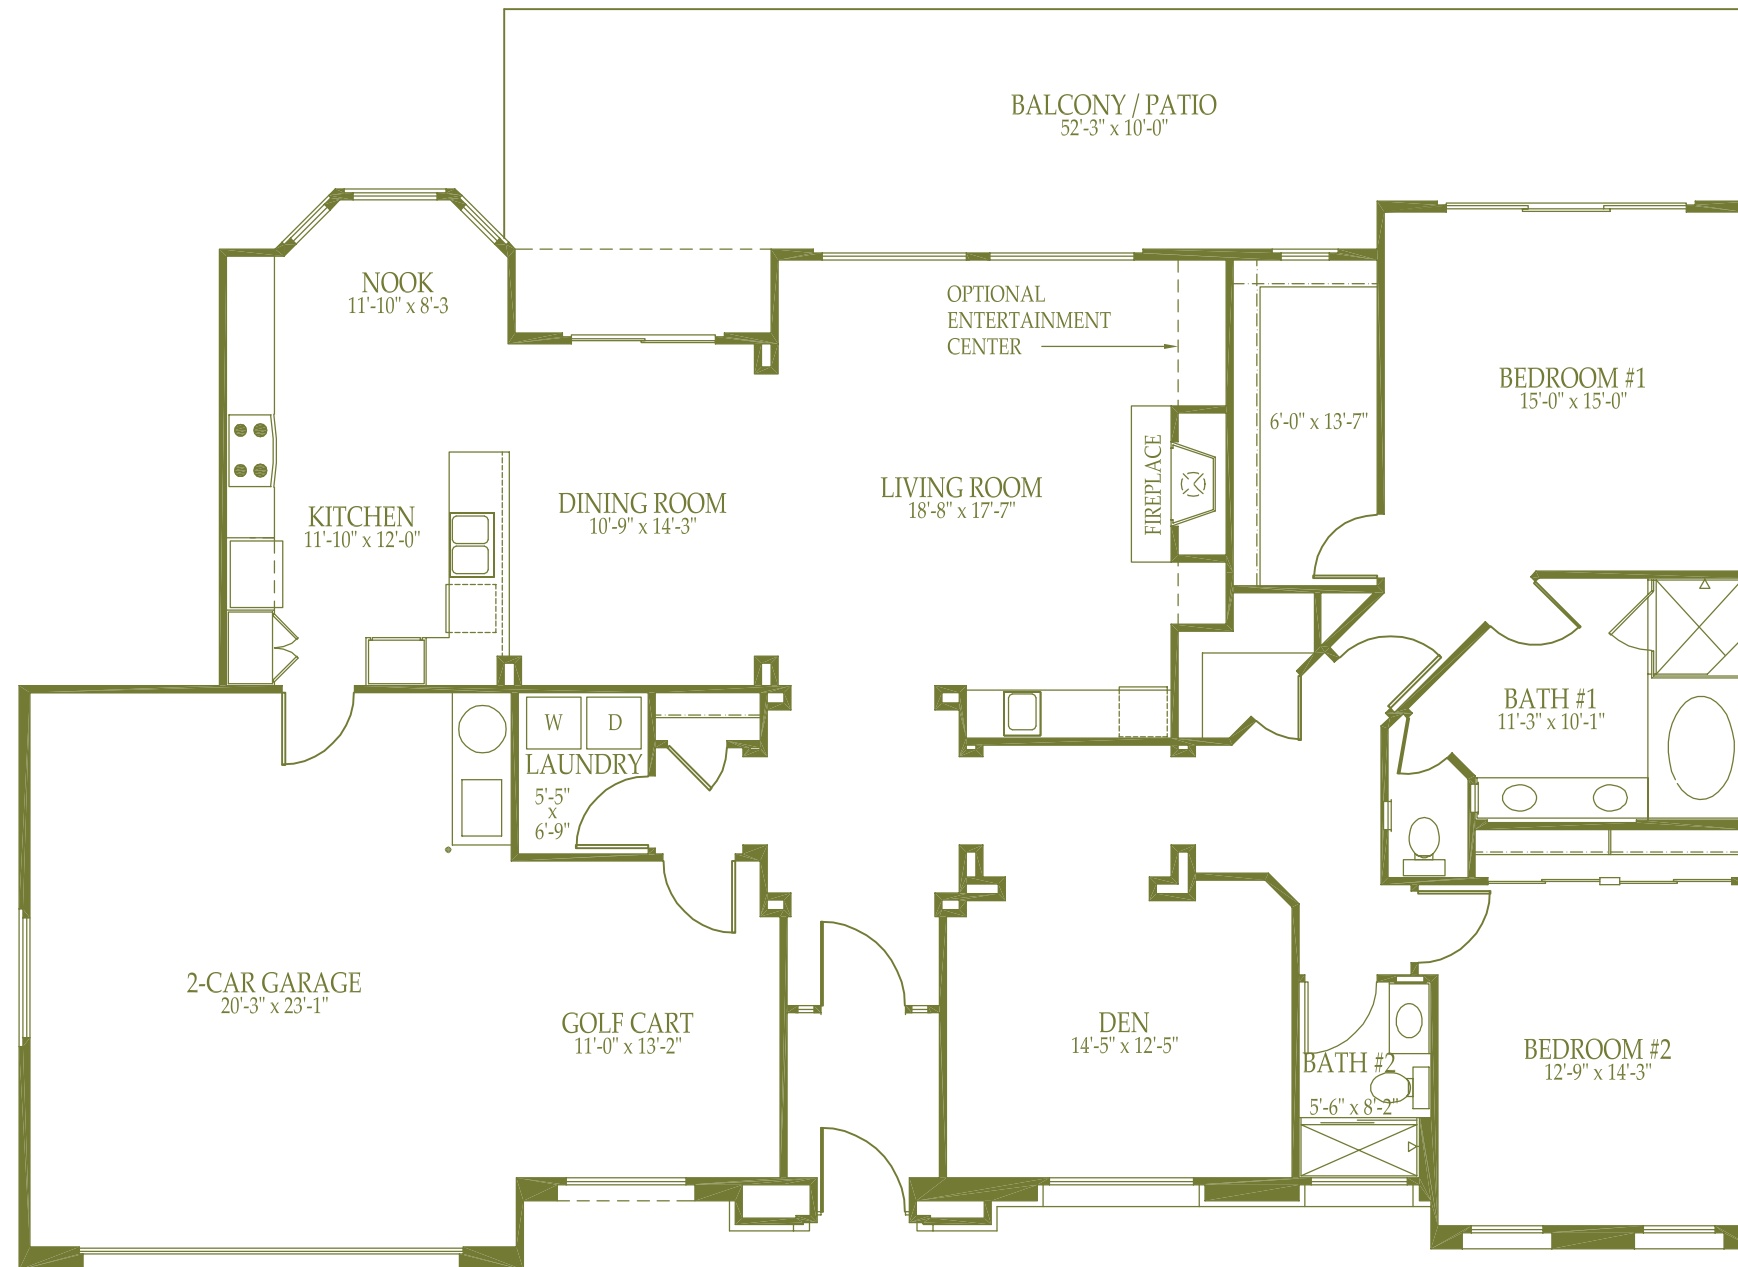

# Tuscany

Two Bedroom with Den  
2095 sq.ft.

1/8" = 1'0"

All plans and dimensions are approximate

Varennna reserves the right to make changes without notice