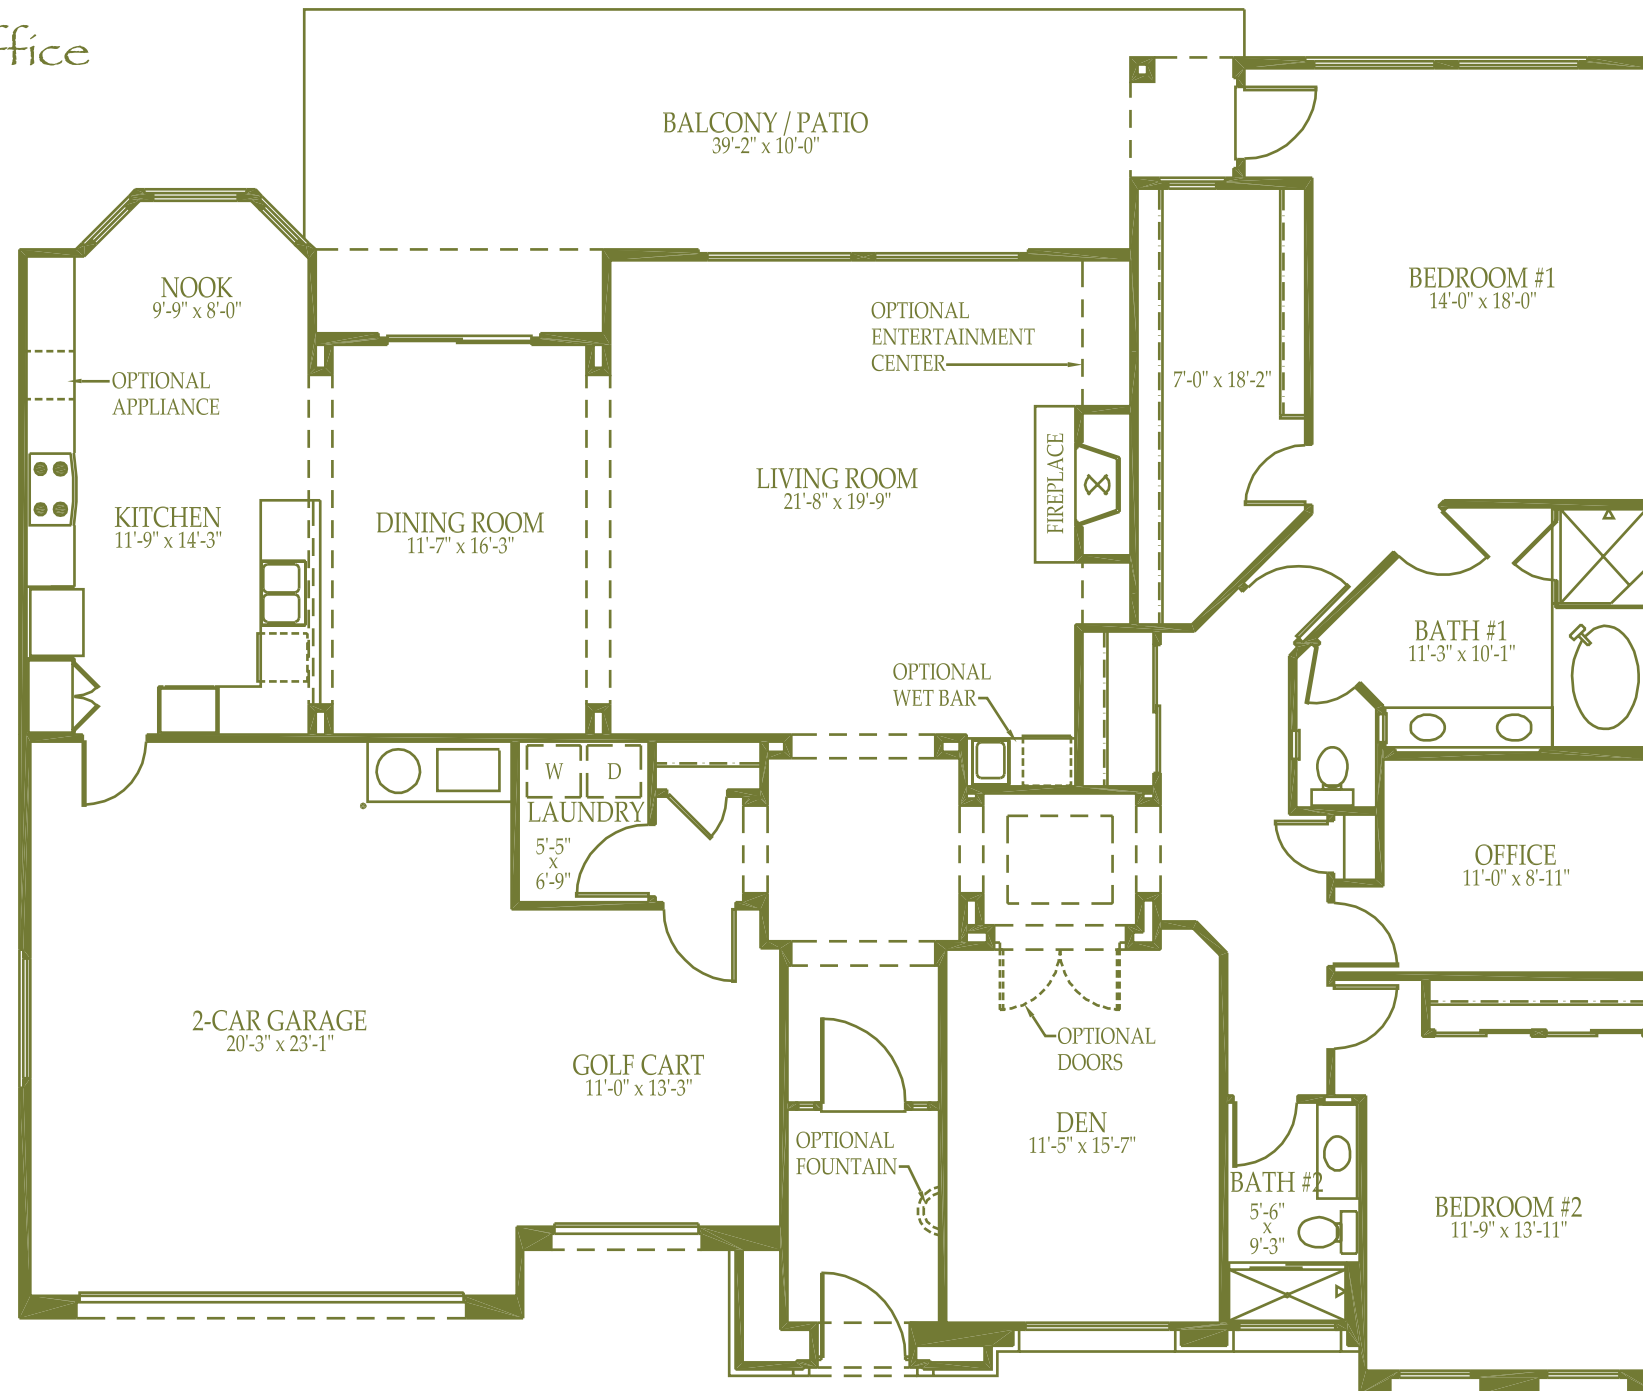

# Umbria

Two Bedroom with Den and Office  
2540 sq.ft.

1/8" = 1'0"

All plans and dimensions are approximate  
Varenda reserves the right to make changes without notice