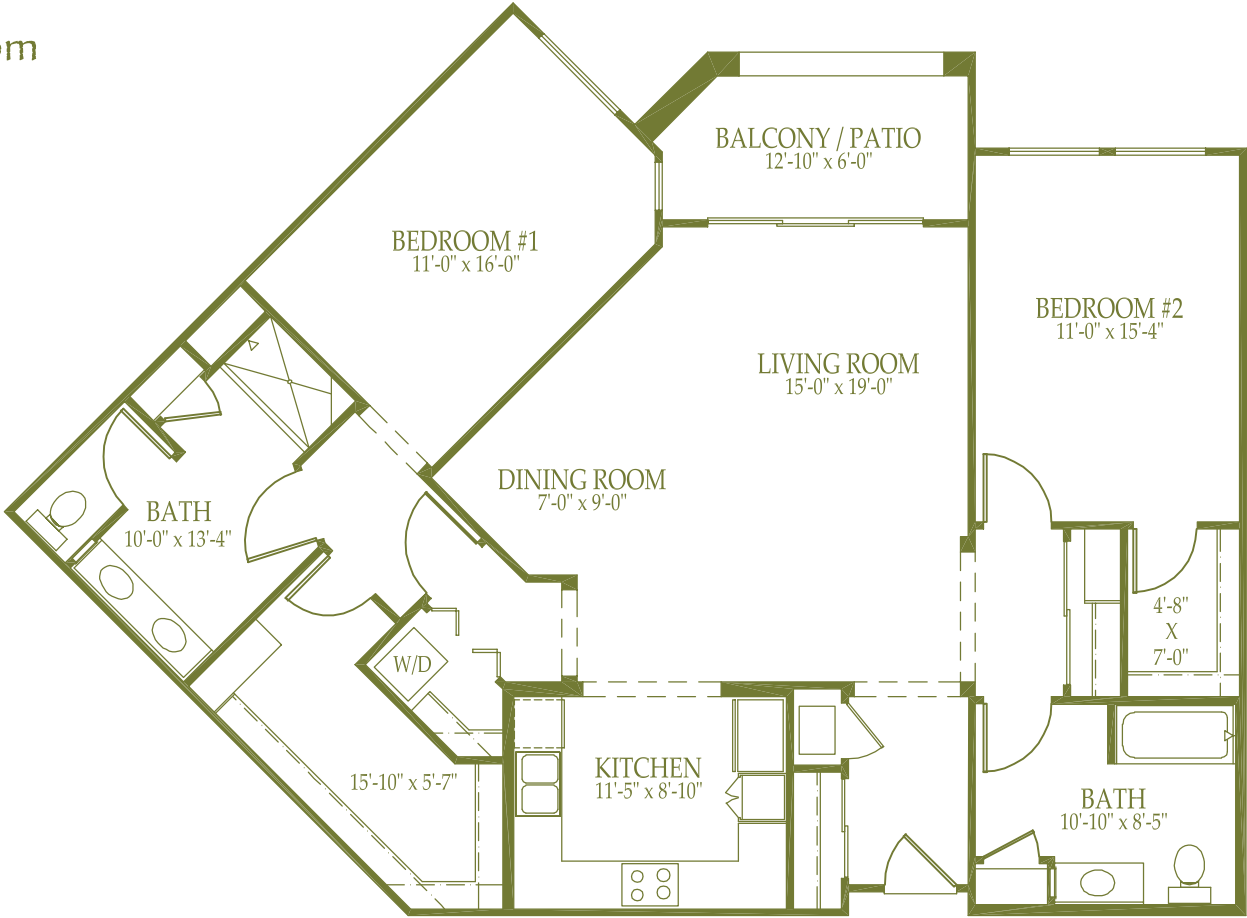

Verona

Two Bedroom
1392 sq.ft.

1/8" = 1'0"
All plans and dimensions are approximate
Varennna reserves the right to make changes without notice