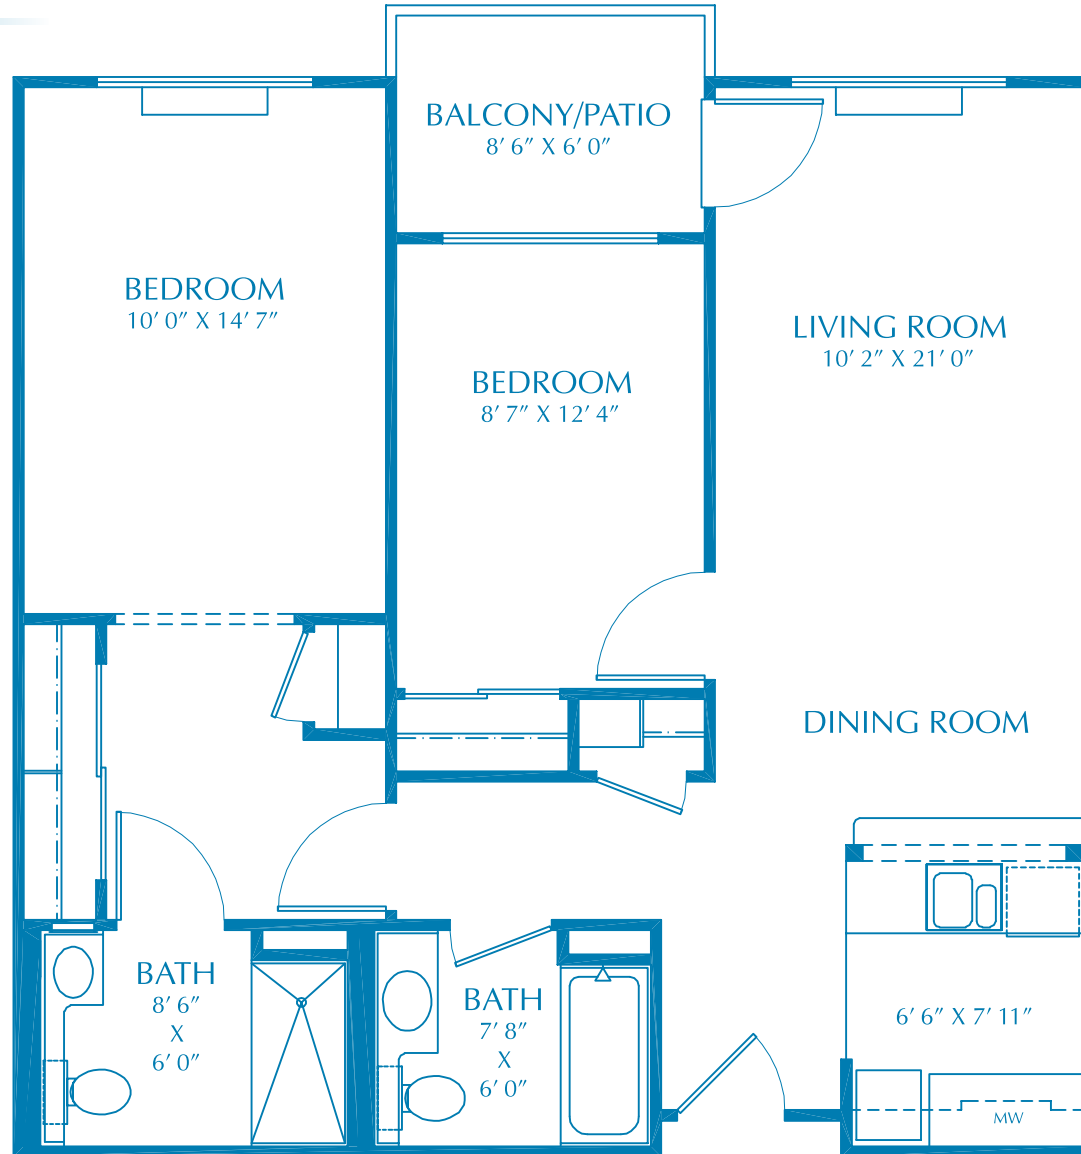

Spinnaker

CARDINAL POINT
AT MARINER SQUARE

TWO BEDROOM 857 SQ. FT.

AVAILABLE FROM
828 TO 882 SQ. FT.,
MOST WITH PATIO
OR BALCONY

3/16" = 1' 0"

ALL PLANS AND DIMENSIONS ARE APPROXIMATE.
CARDINAL POINT RESERVES THE RIGHT TO MAKE CHANGES WITHOUT NOTICE.