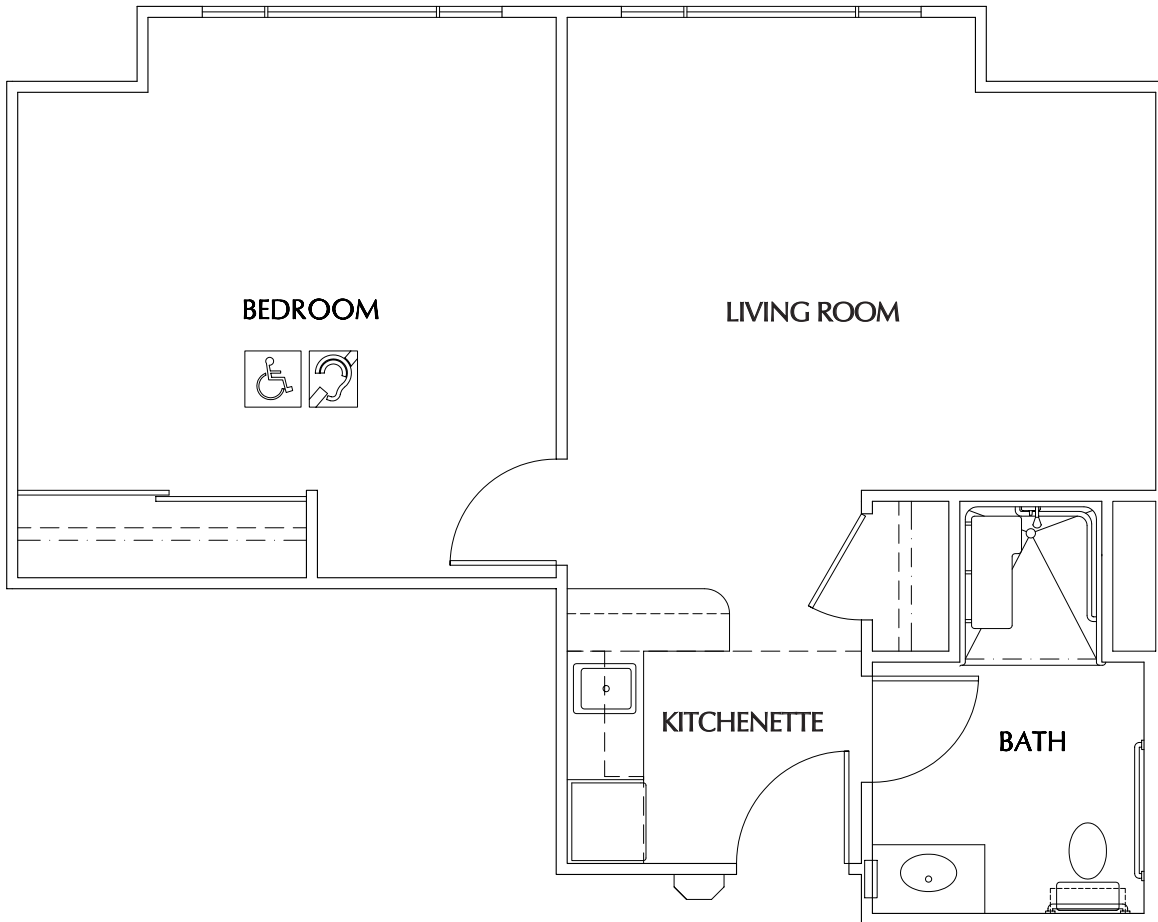

THE
STRATFORD
At Countrywood

Countryside

1 Bedroom Approximately 559 Sq. Ft.

The Stratford at Countrywood

1545 Pleasant Hill Road

Lafayette, CA 94549

(925) 932-9910

www.stratfordseniorliving.com