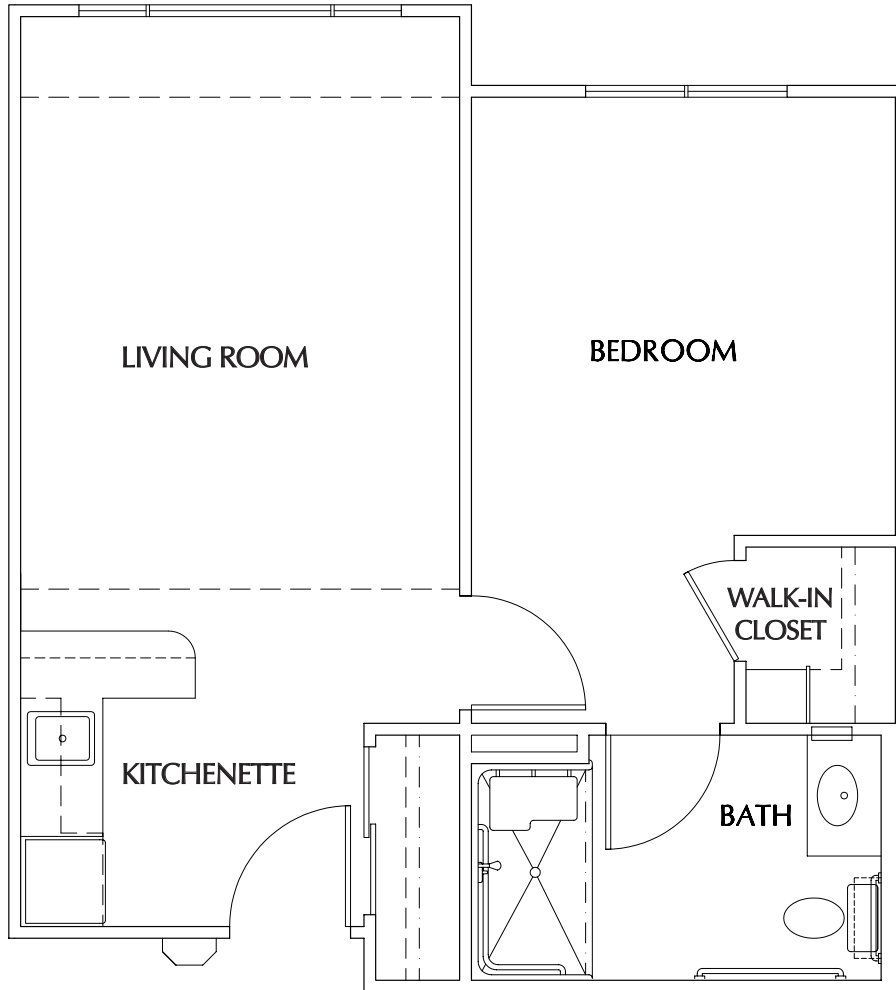

THE
STRATFORD
At Countrywood

Creekside

1 Bedroom Approximately 484 Sq. Ft.

The Stratford at Countrywood

1545 Pleasant Hill Road

Lafayette, CA 94549

(925) 932-9910

www.stratfordseniorliving.com