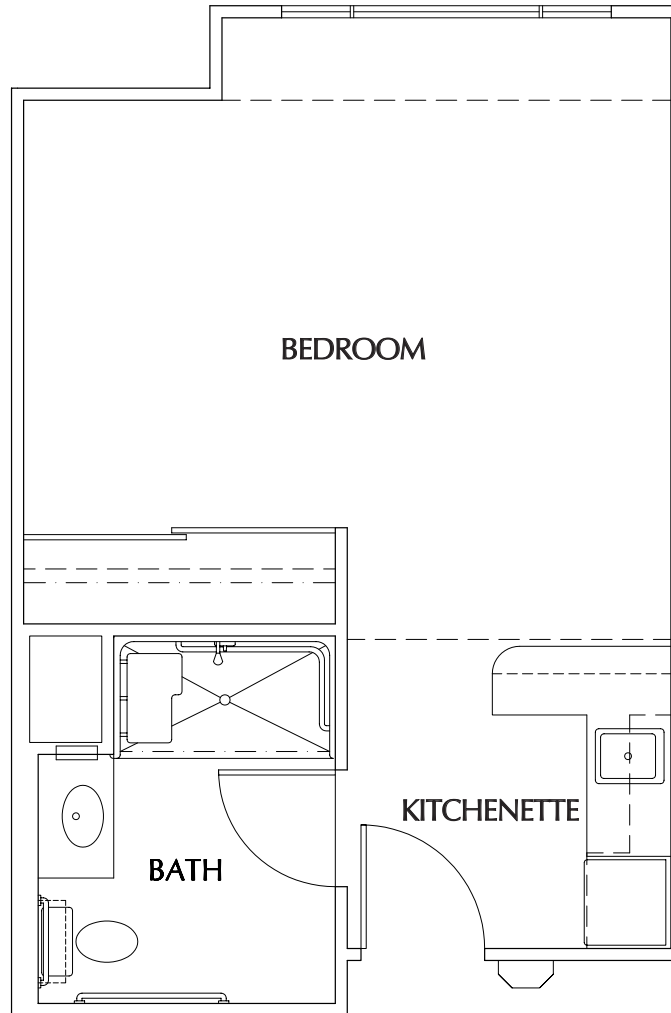

THE
STRATFORD
At Countrywood

Eucalyptus
Studio Approximately 346 Sq. Ft.

The Stratford at Countrywood
1545 Pleasant Hill Road
Lafayette, CA 94549
(925) 932-9910
www.stratfordseniorliving.com
Lic # 075601323