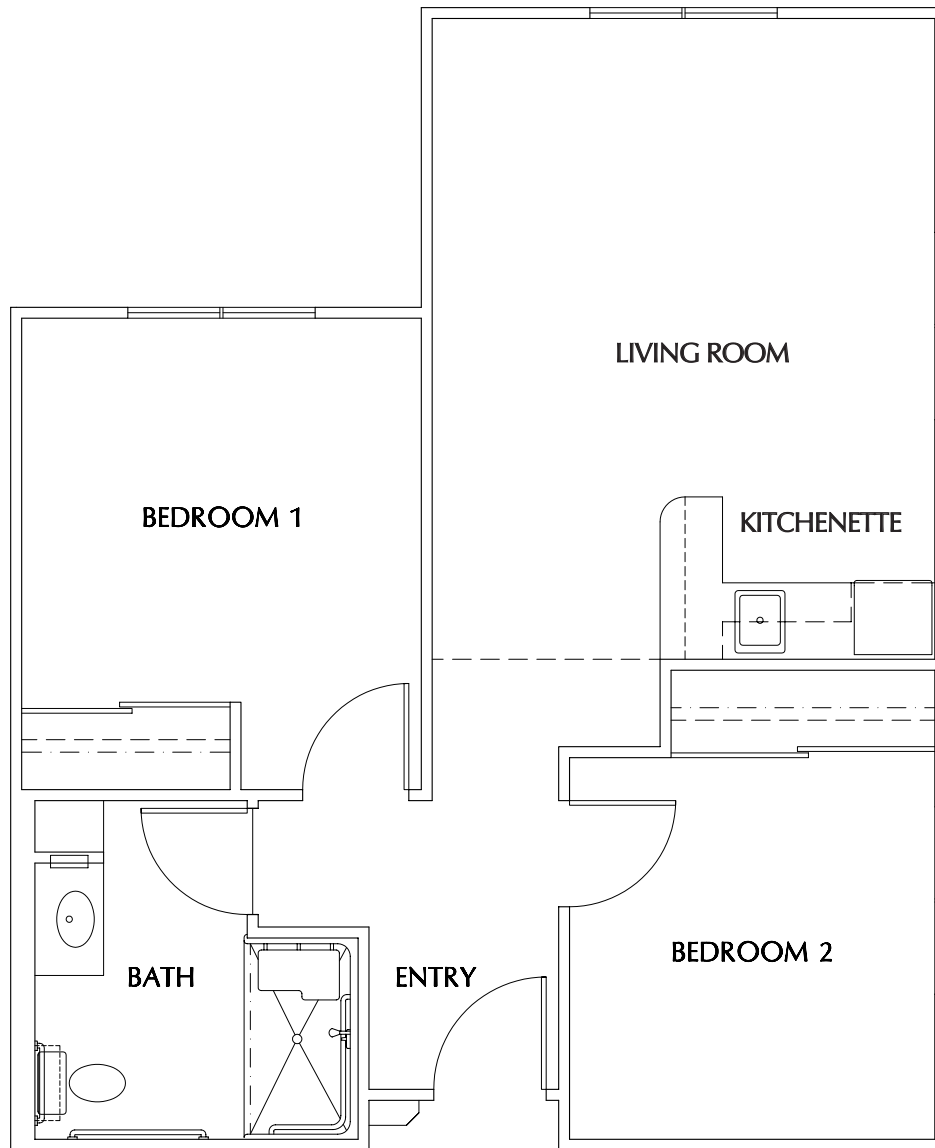

THE
STRATFORD
At Countrywood

Lafayette
2 Bedroom Approximately 631 Sq. Ft.

The Stratford at Countrywood
1545 Pleasant Hill Road
Lafayette, CA 94549
(925) 932-9910
www.stratfordseniorliving.com
Lic # 075601323