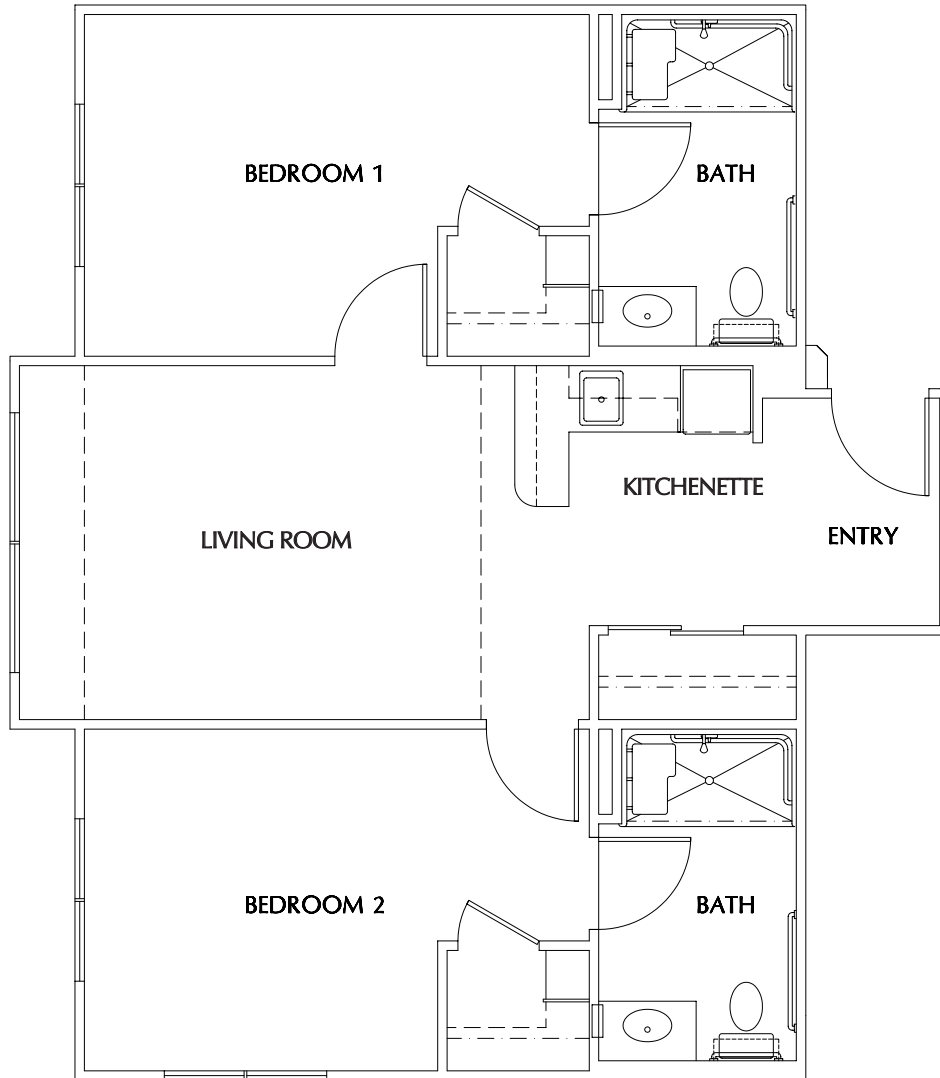

THE  
**STRATFORD**  
*At Countrywood*

**Mt. Diablo**  
2 Bedroom Approximately 763 Sq. Ft.

**The Stratford at Countrywood**  
1545 Pleasant Hill Road  
Lafayette, CA 94549  
(925) 932-9910  
[www.stratfordseniorliving.com](http://www.stratfordseniorliving.com)  
Lic # 075601323