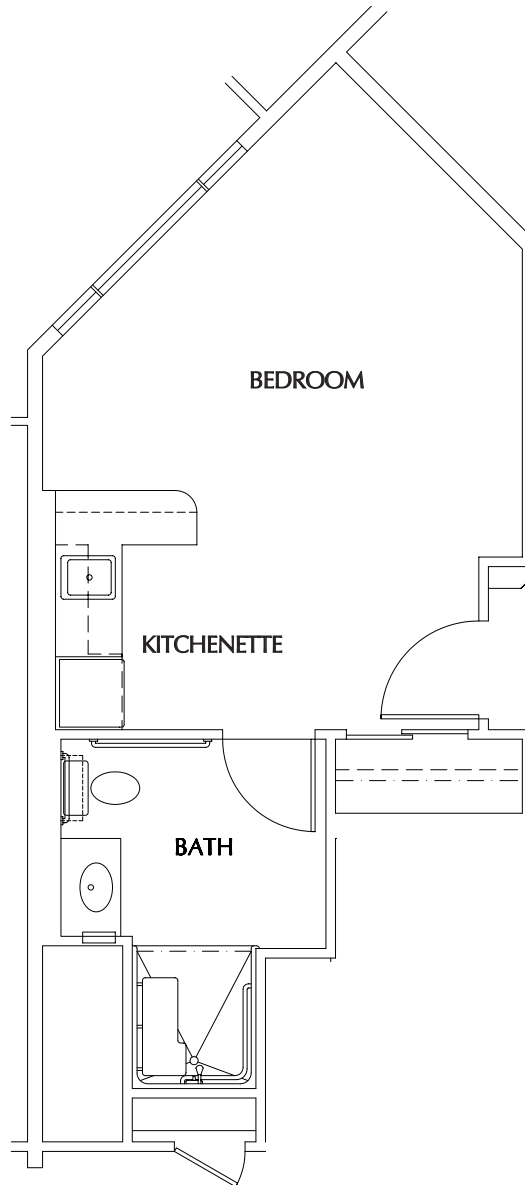

THE
STRATFORD
At Countrywood

Valley Oak
Studio Approximately 325 Sq. Ft.

The Stratford at Countrywood

1545 Pleasant Hill Road

Lafayette, CA 94549

(925) 932-9910

www.stratfordseniorliving.com

Lic # 075601323