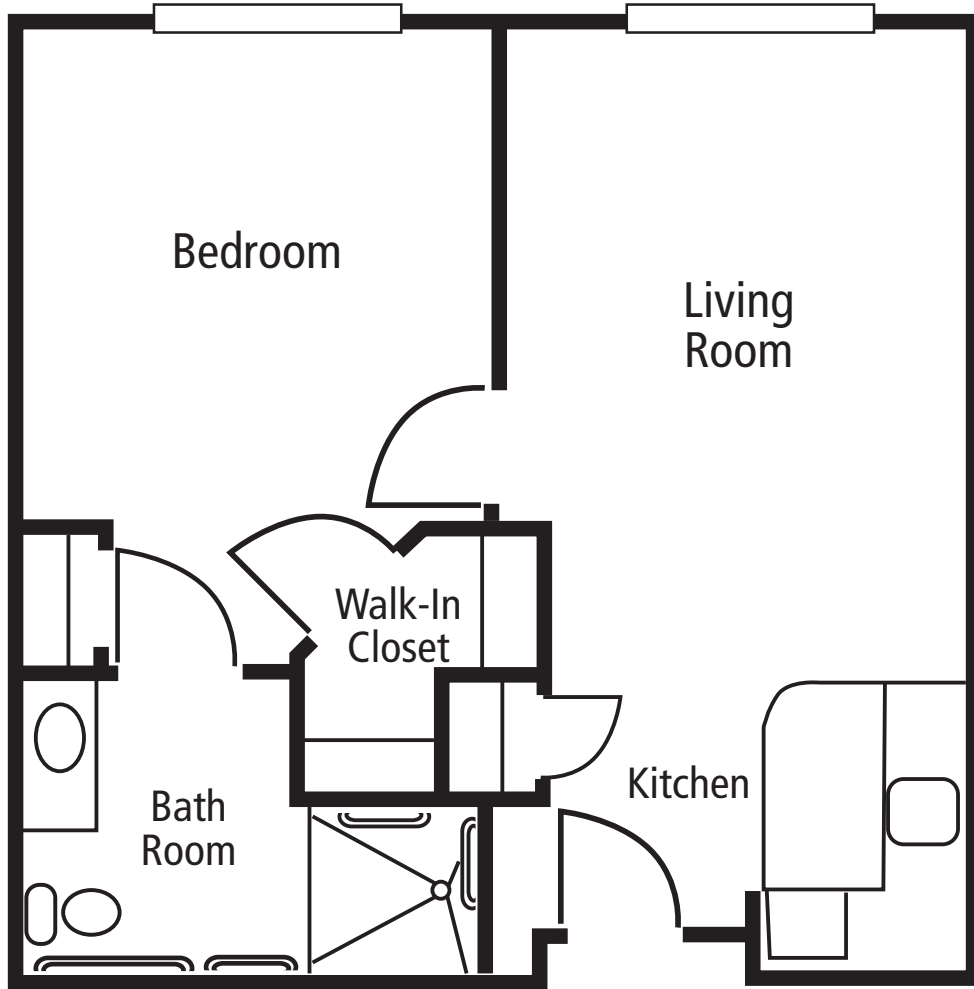

QUAIL RIDGE

Senior Living

One Bedroom Unit
570 Sq. Ft.

Quail Ridge Senior Living

150 Sutton Way
Grass Valley, CA 95945
(530) 272-1055

www.quailridgeseniorliving.com

Lic # 297001533