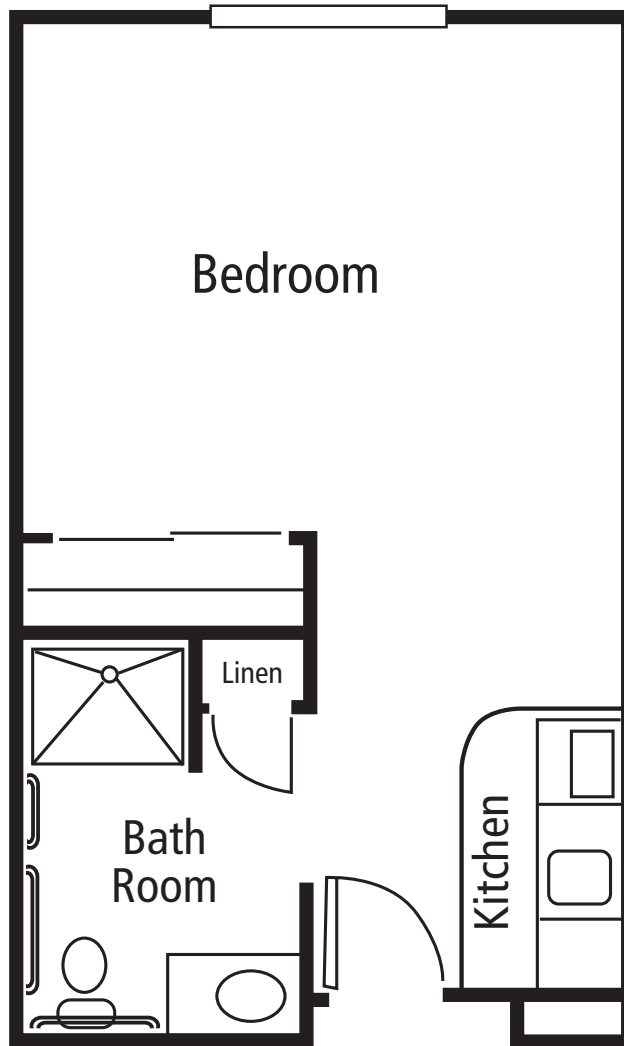

QUAIL RIDGE

Senior Living

Studio Unit
422 Sq. Ft.

Quail Ridge Senior Living

150 Sutton Way
Grass Valley, CA 95945
(530) 272-1055

www.quailridgeseniorliving.com

Lic # 297001533