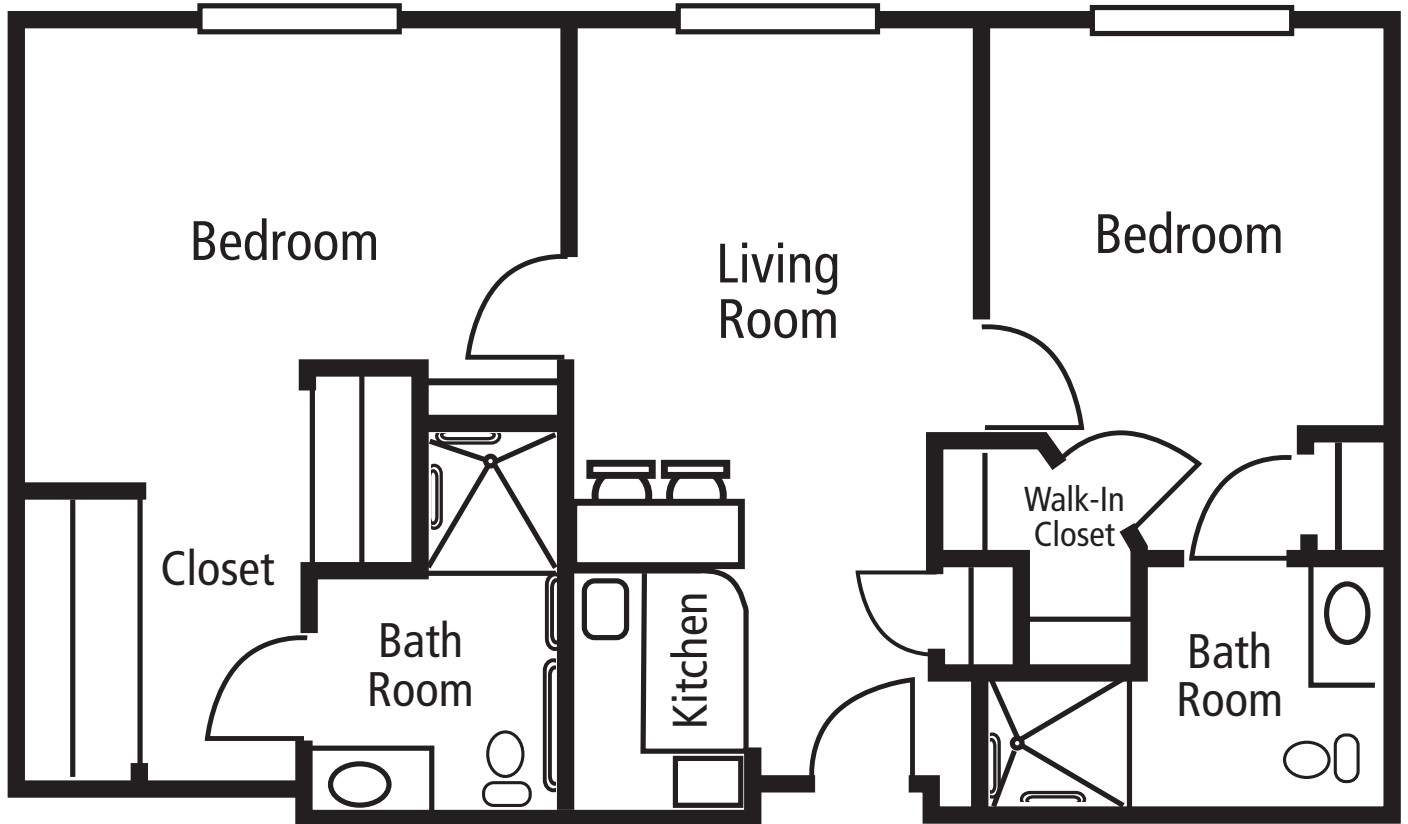

QUAIL RIDGE

Senior Living

Two Bedroom Unit
960 Sq. Ft.

Quail Ridge Senior Living

150 Sutton Way
Grass Valley, CA 95945
(530) 272-1055

www.quailridgeseniorliving.com

Lic # 297001533