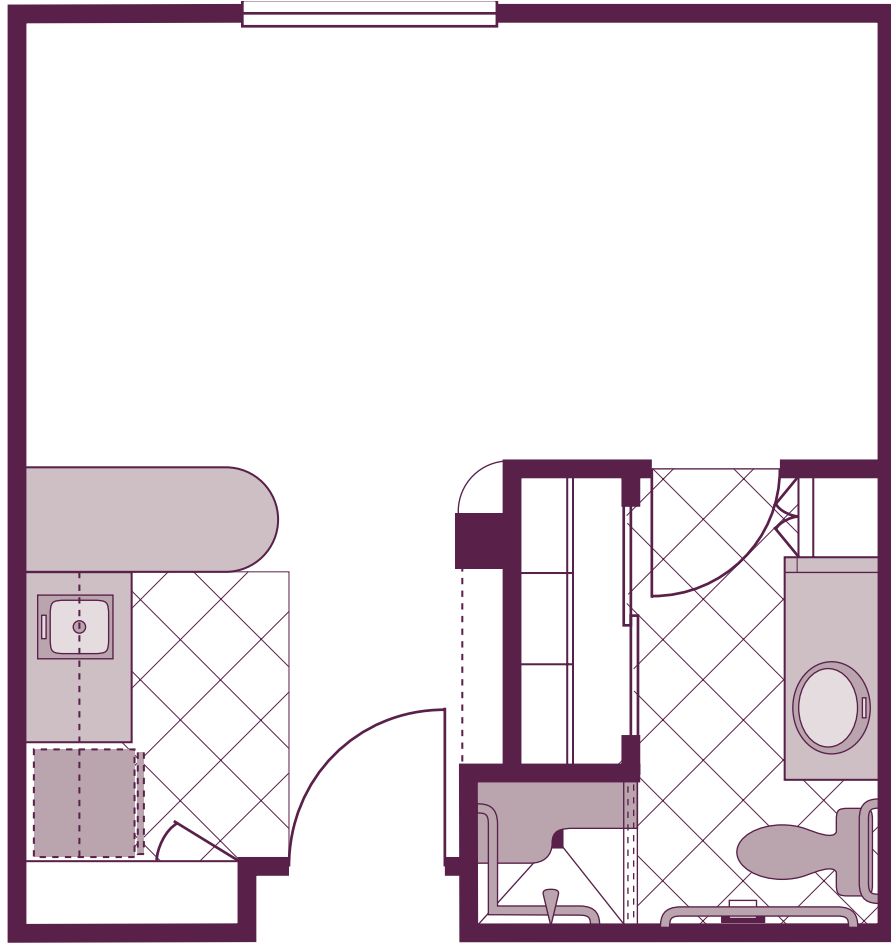

THE  
STRATFORD

# THE LANCASTER

351 sq. ft.

**The Stratford at Phoenix**

1739 West Myrtle Avenue

Phoenix AZ 85021

(602) 841-2500

[www.thestratford.org](http://www.thestratford.org)