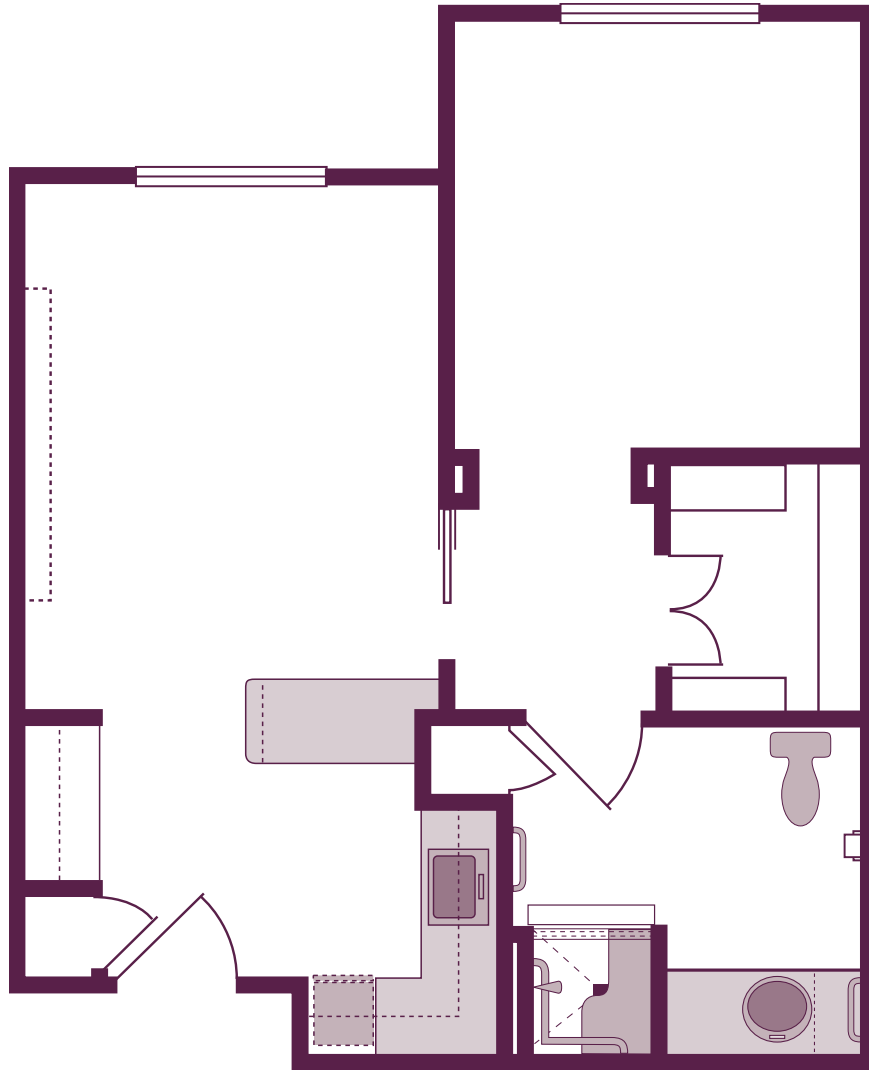

THE
STRATFORD

THE KENDAL

540 sq. ft.

The Stratford at Phoenix

1739 West Myrtle Avenue

Phoenix AZ 85021

(602) 841-2500

www.thestratford.org