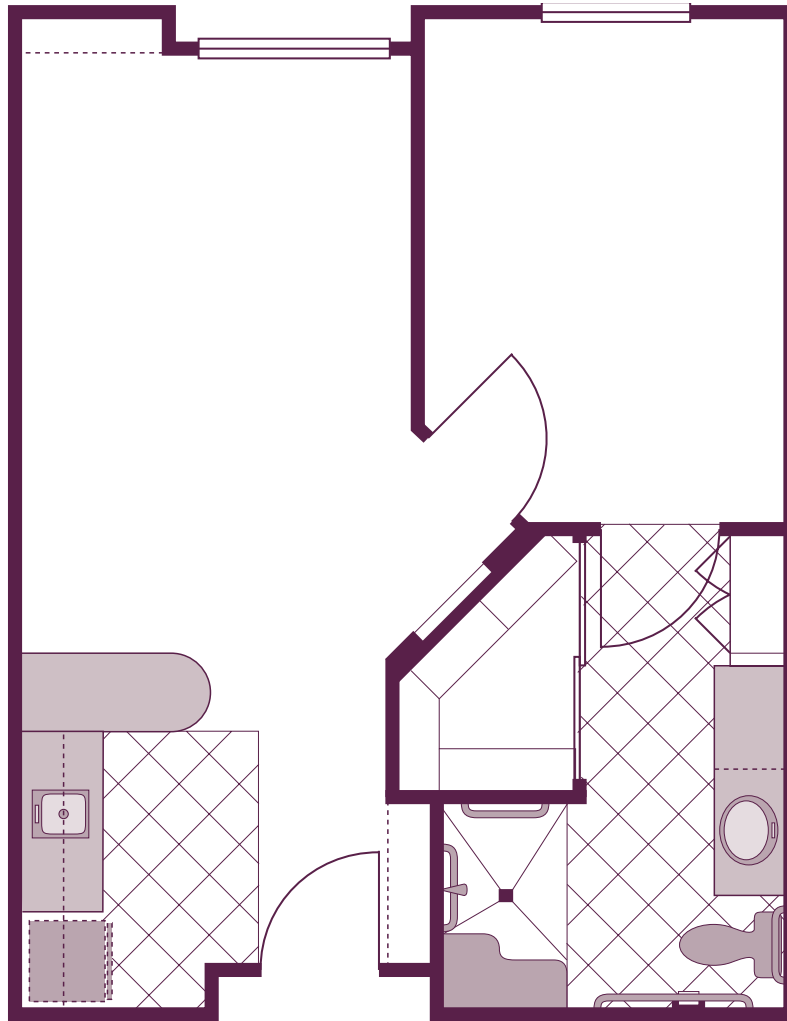

THE
STRATFORD

THE KENSINGTON

501 sq. ft.

The Stratford at Phoenix

1739 West Myrtle Avenue

Phoenix AZ 85021

(602) 841-2500

www.thestratford.org