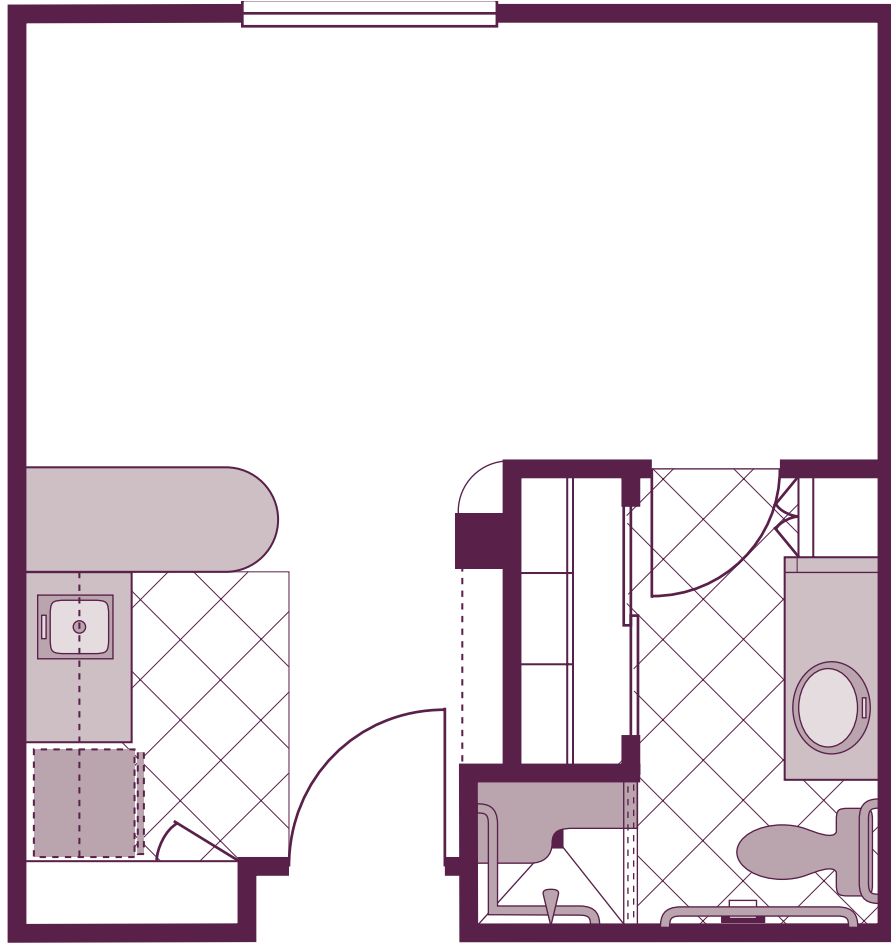

THE
STRATFORD

THE LANCASTER

351 sq. ft.

The Stratford at Phoenix

1739 West Myrtle Avenue

Phoenix AZ 85021

(602) 841-2500

www.thestratford.org