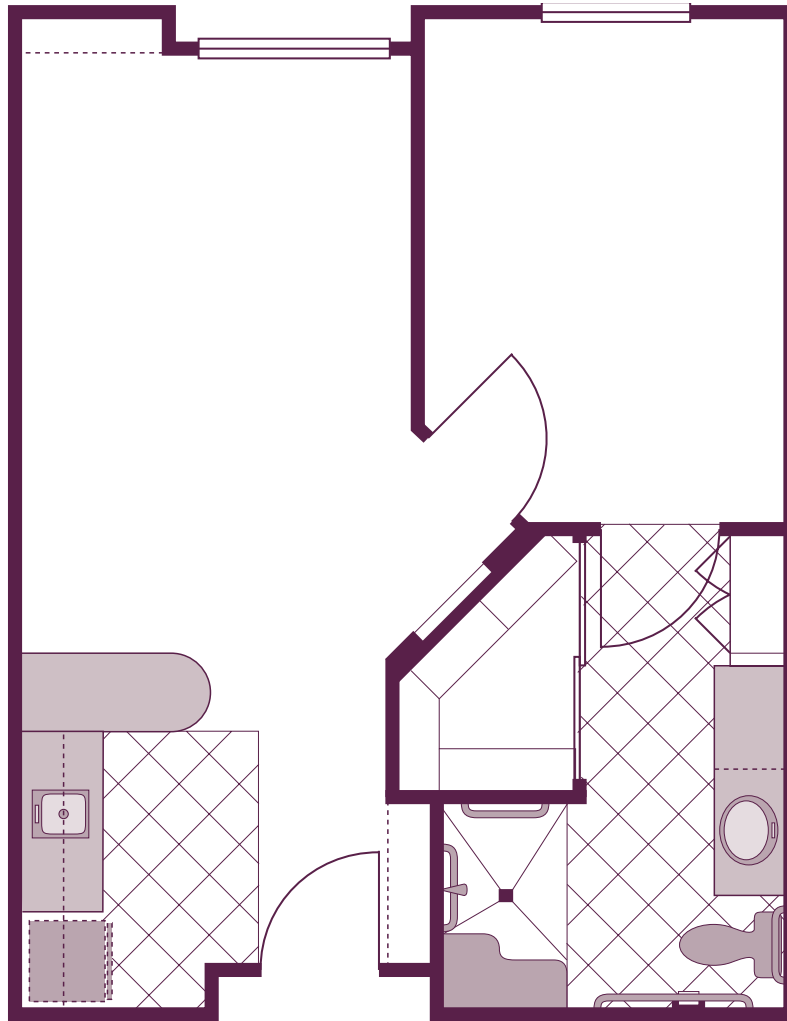

THE  
STRATFORD

THE KENSINGTON

501 sq. ft.

**The Stratford at Phoenix**

1739 West Myrtle Avenue

Phoenix AZ 85021

(602) 841-2500

[www.thestratford.org](http://www.thestratford.org)